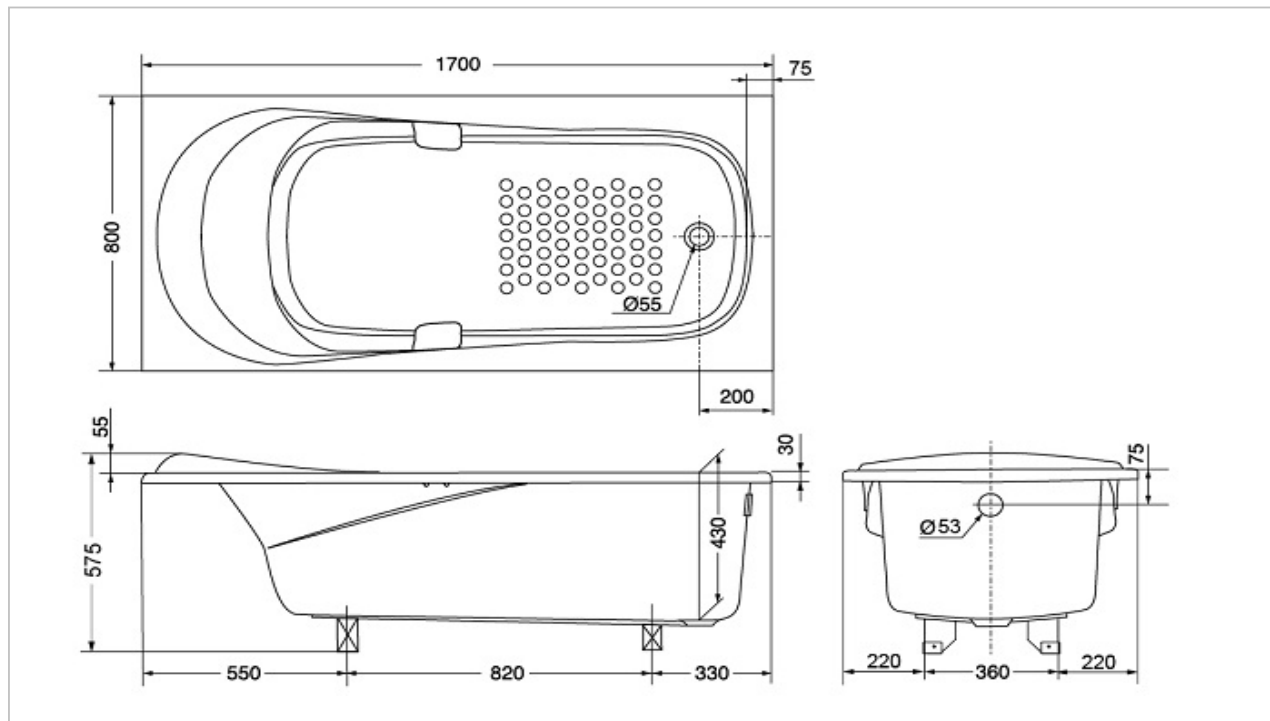

TOTO

BATHTUB

PAY1720HW/DB

Acrylic Bathtub

Product Features

SIZE : w:1700xd:800xh:575(mm)

Capacity : 232L

Suggestion Fittings & Parts