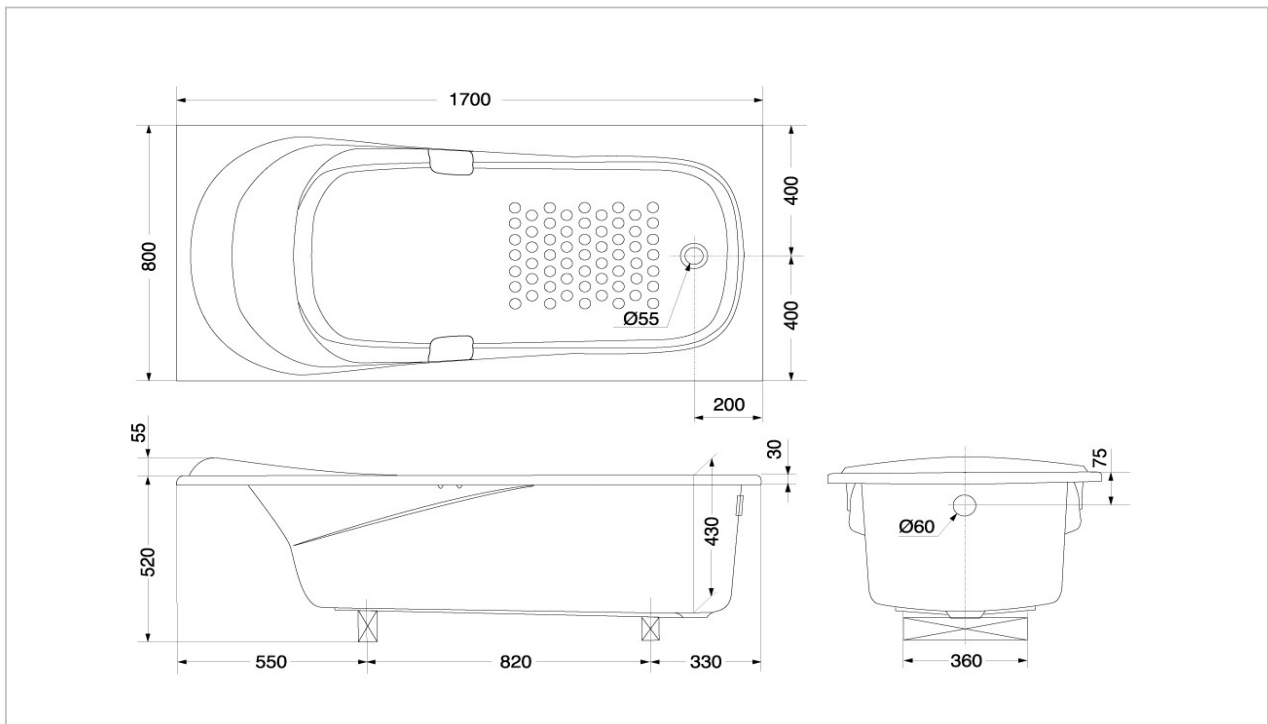

TOTO

BATHTUB

PAY1720HW

"European" Acrylic Bathtub

Product Features

PAY1720HW With Hand Grips
Size : 1700x800x585 mm

Suggestion Fittings & Parts

Remark : We reserve the right to change some parts for suitability.