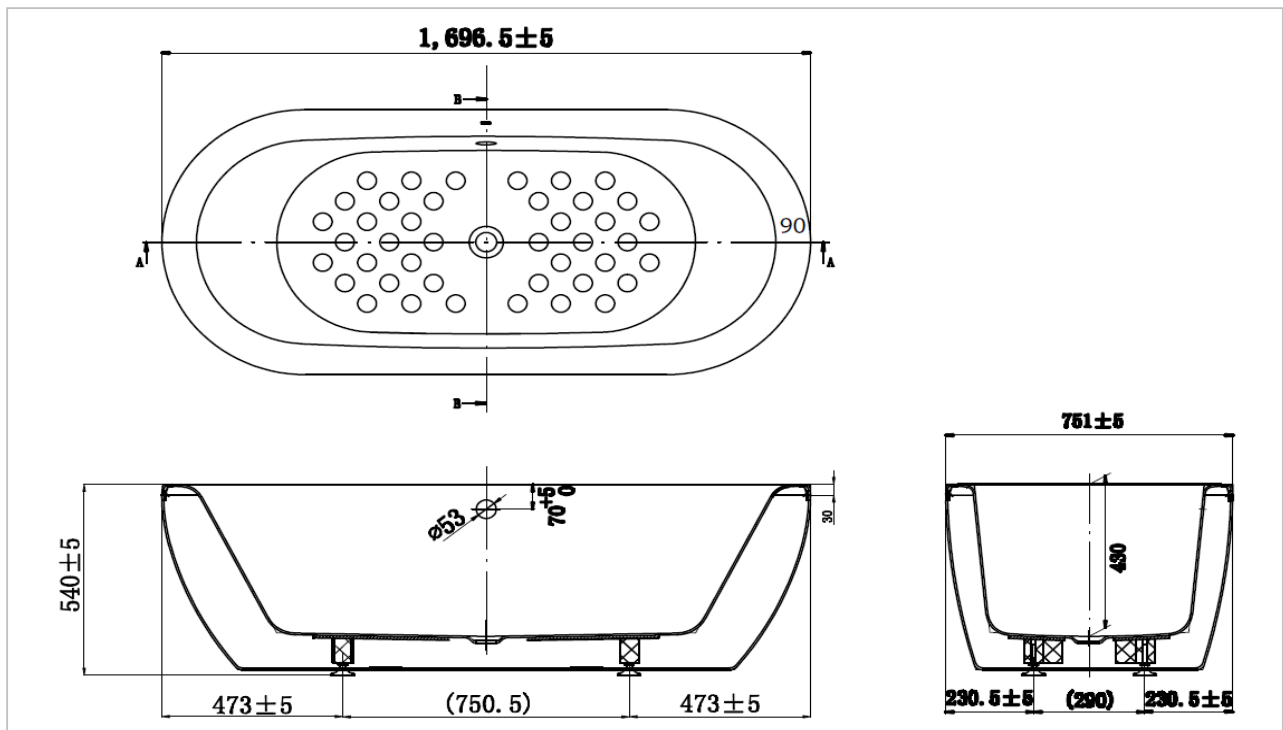

TOTO

BATHTUB

PAY1717CPWE#W

Acrylic Bathtub

Product Features

Model : PAY1717CPWE#W

Product name : Acrylic Free-standing Bathtub

* Slip-resistance Surface

Size: 1695x750x540 mm

Capacity: 220L

Material: Acrylic

Pop-up waste: Included

Color: White

Suggestion Fittings & Parts

Remark : We reserve the right to change some parts for suitability.

TOTO (THAILAND) CO.,LTD