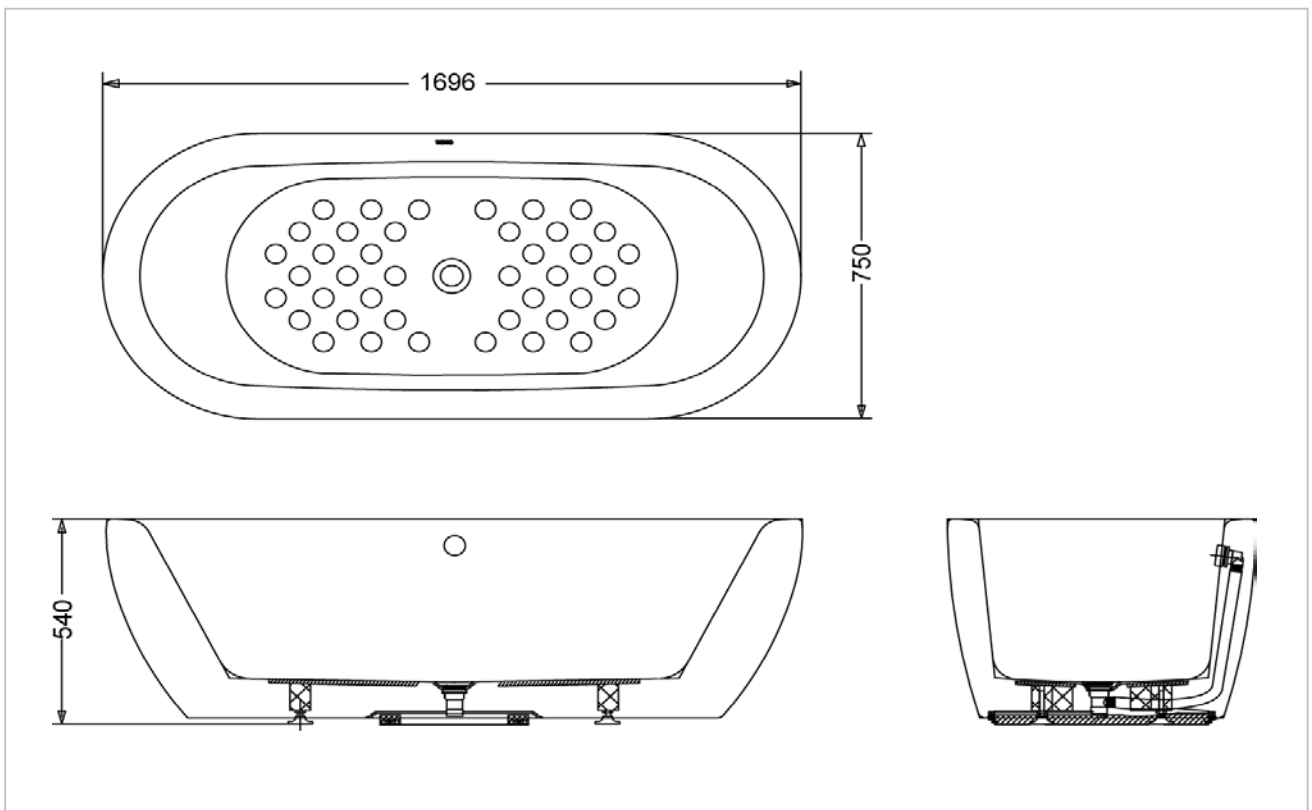

TOTO

BATHTUB

PAY1717CPT

ACRYLIC

Product Features

Acrylic

Free Standing Bathtub

Size : 1695W x 750D x 540H mm

Slip-Resistance Surface

Waste Fittings Included

Suggestion Fittings & Parts

Remark : We reserve the right to change some parts for suitability.

TOTO (THAILAND) CO.,LTD
Bangkok Office : G Tower Grand Rama 9,12th Floor, South Wing, 9 Rama IX Road,
Huaykwang Sub-district,Huaykwang District, Bangkok. 10310 Thailand
Tel : +(66)2-117-9520(AUTO) Fax : +(66)2-117-9527
th.toto.com