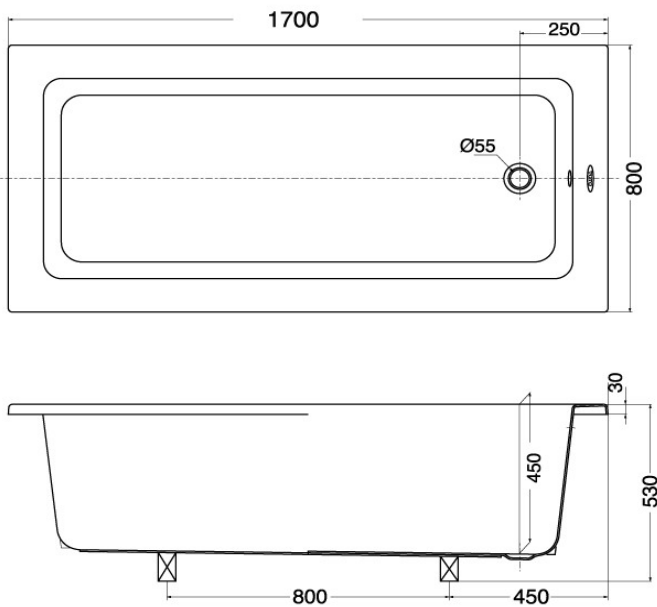

**TOTO**

**BATHTUB**

**PAY1700**

*Acrylic Bathtub*

Product Features

SIZE : 1700 x 800 x 530 mm

Suggestion Fittings & Parts

Remark : We reserve the right to change some parts for suitability.