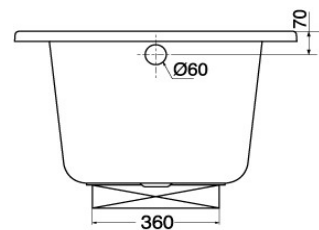

**TOTO**

**BATHTUB**

**PAY1700**

*Acrylic Bathtub*

Product Features

SIZE : 1700 x 800 x 530 mm

Suggestion Fittings & Parts

Remark : We reserve the right to change some parts for suitability.