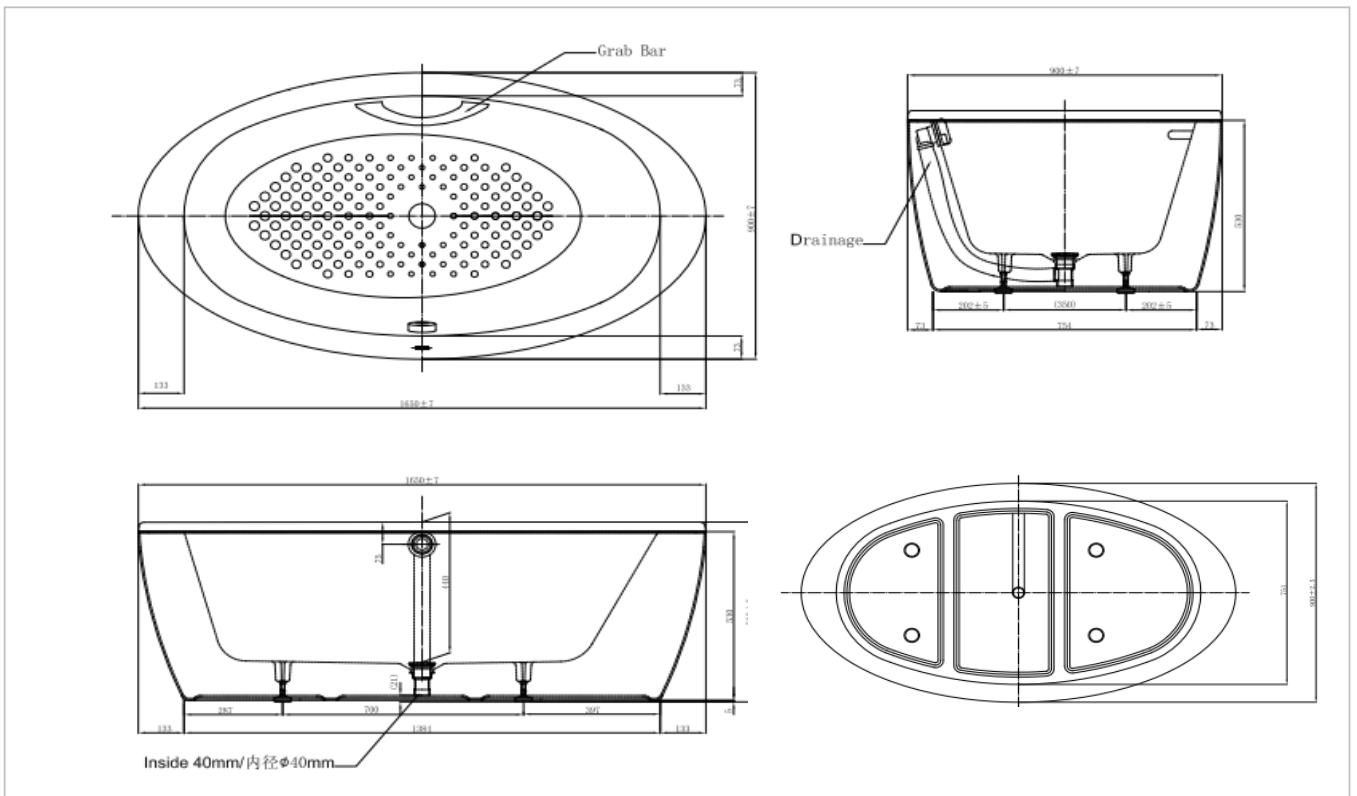

### Product Features

Free Standing Acrylic Bathtub With Hand Grip  
Size : 1650 x 900 x 565 mm