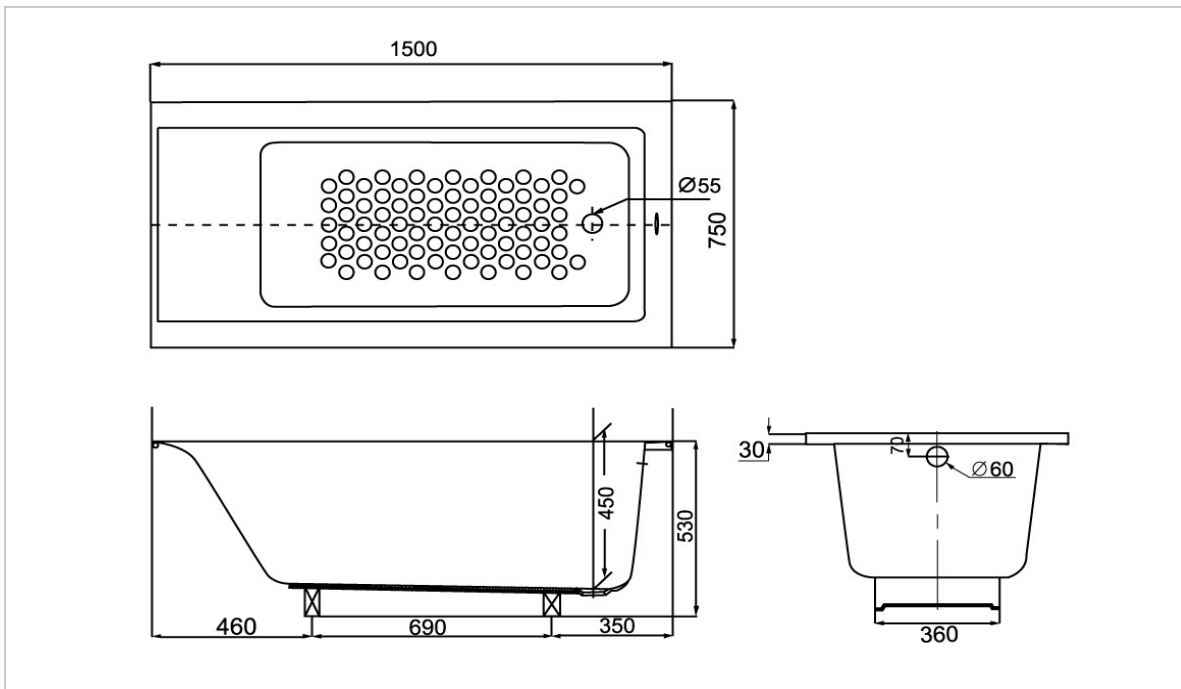

TOTO

BATHTUB

**PAY1580P
PAY1580HP**

Acrylic Bathtub

Product Features

SIZE : 1500 x 750 x 530 mm

Suggestion Fittings & Parts

Remark : We reserve the right to change some parts for suitability.