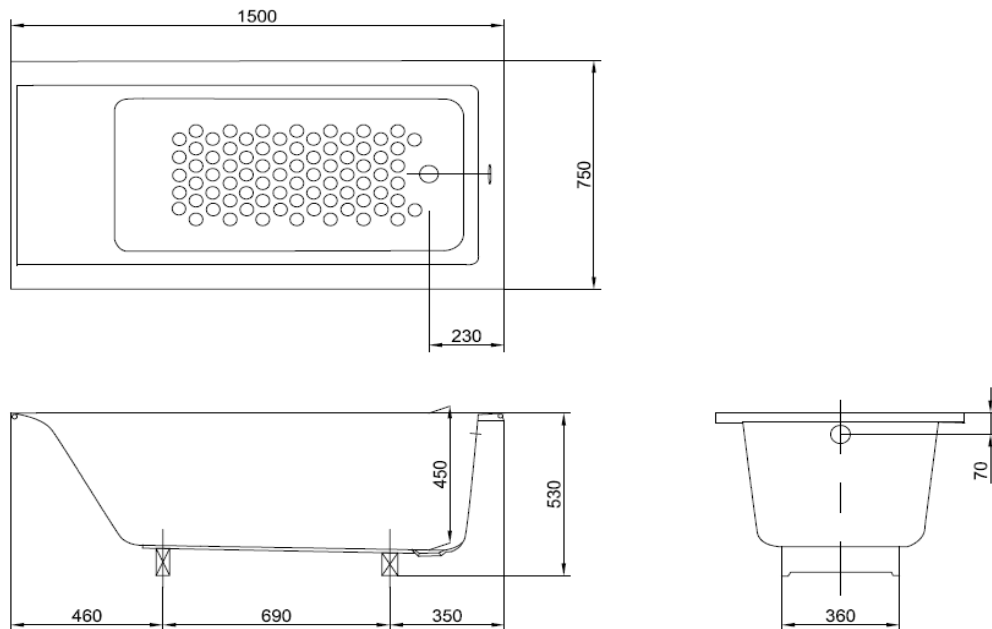

TOTO

BATHTUB

PAY1580EDB

Acrylic Bathtub

Product Features

Acrylic Bathtub without Hand Grips
Size : 1500x750x467 mm

Suggestion Fittings & Parts

Remark : We reserve the right to change some parts for suitability.