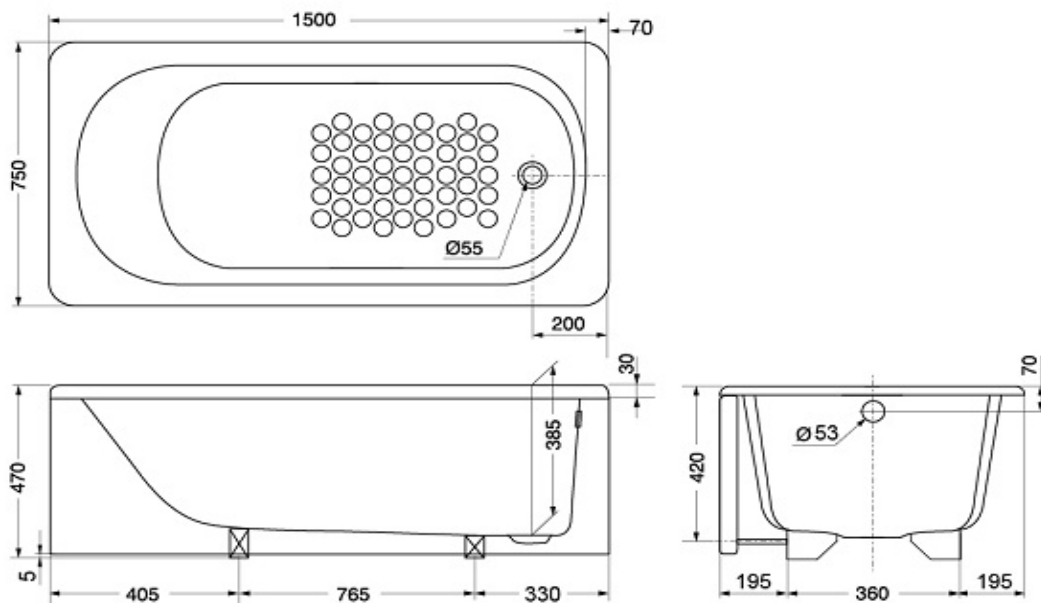

TOTO

BATHTUB

PAY1523P

Acrylic Bathtub

Product Features

Acrylic Bathtub With Apron, Without Grab Bar
Size : w:1500xd:750xh:470(mm)
Capacity : 155 L

Suggestion Fittings & Parts

Remark : We reserve the right to change some parts for suitability.