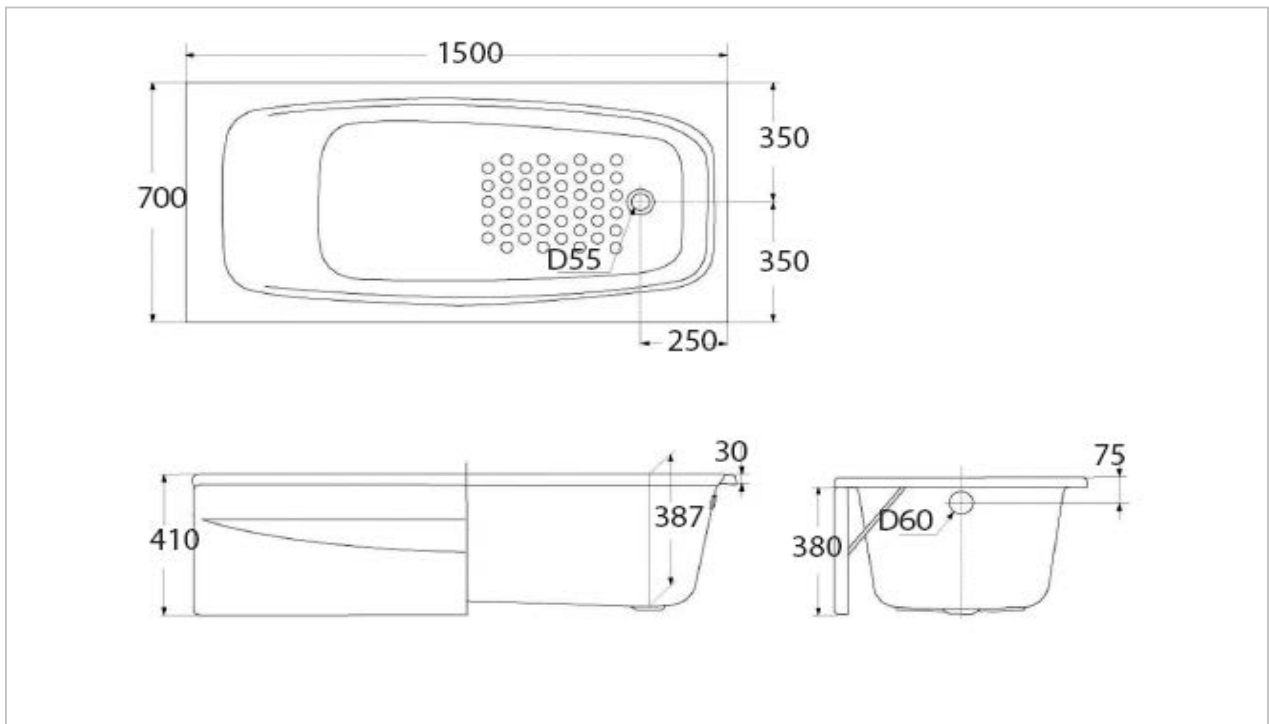

**TOTO**

**BATHTUB**

**PAY1513/DB**

*Acrylic Bathtub*

**Product Features**

Acrylic Bathtub with Apron  
Size : 1500x700x470 mm

**Suggestion Fittings & Parts**

Remark : We reserve the right to change some parts for suitability.