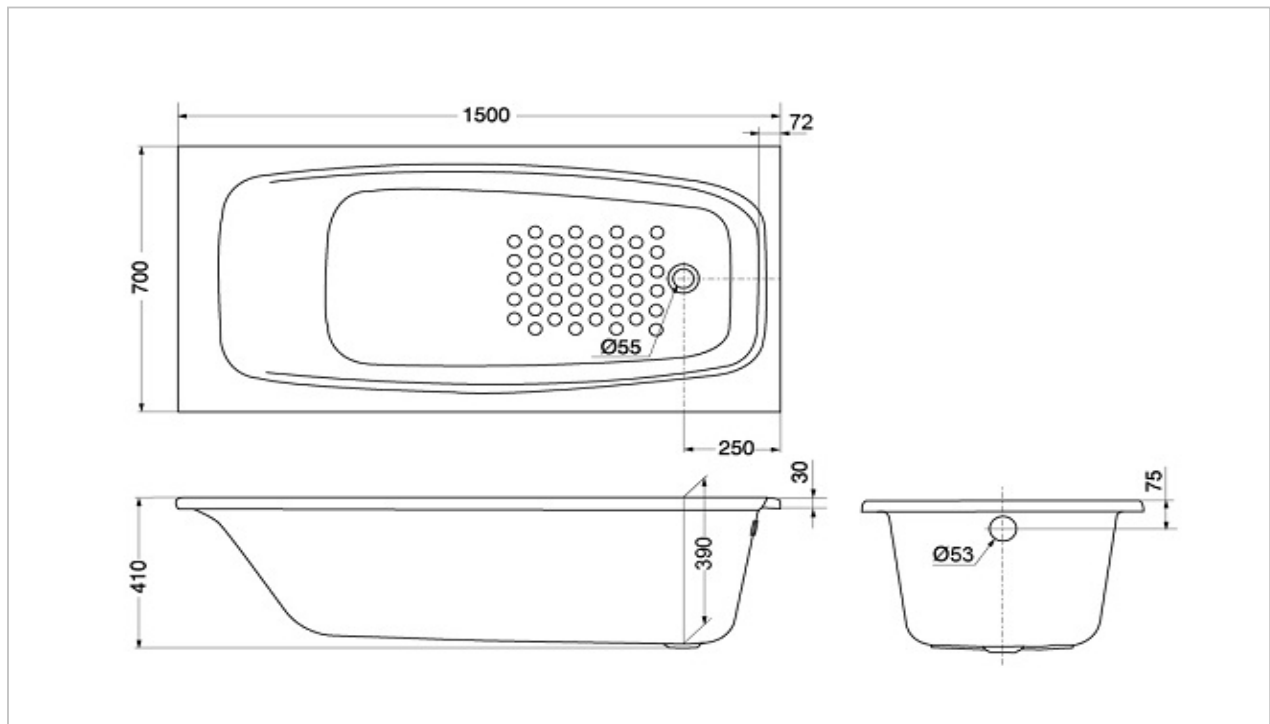

TOTO

BATHTUB

PAY1510P

Acrylic Bathtub

Product Features

SIZE : 1500 x 700 x 410 mm.

Suggestion Fittings & Parts

Remark : We reserve the right to change some parts for suitability.