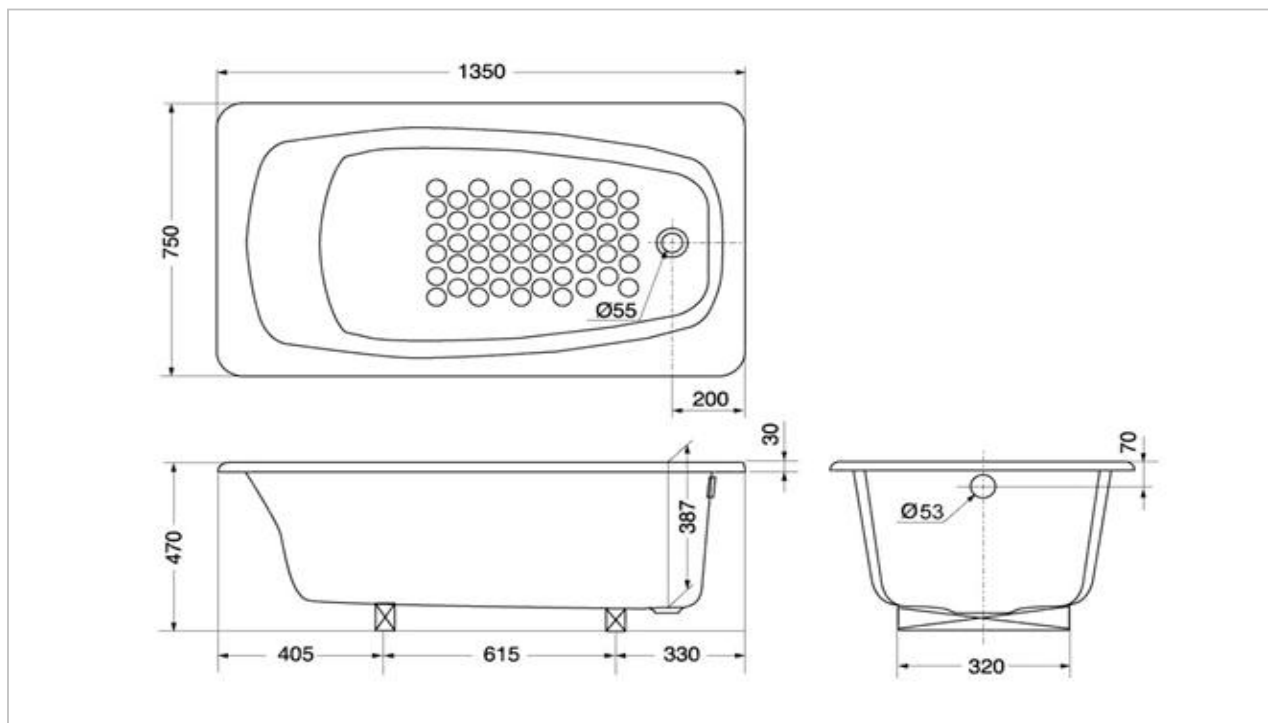

TOTO

BATHTUB

PAY1320P

Acrylic Bathtub

Product Features

SIZE : 1350 x 750 x 470 mm

Suggestion Fittings & Parts

Remark : We reserve the right to change some parts for suitability.