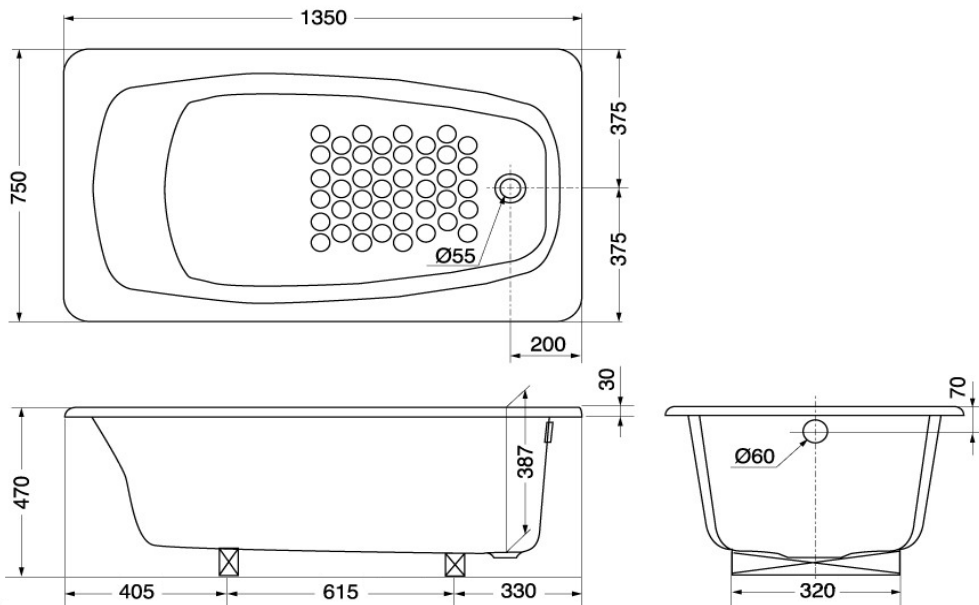

**TOTO**

**BATHTUB**

**PAY1320  
PAY1323**

*Acrylic Bathtub*

Product Features

SIZE : 1350 x 750 x 470 mm

Suggestion Fittings & Parts

Remark : We reserve the right to change some parts for suitability.