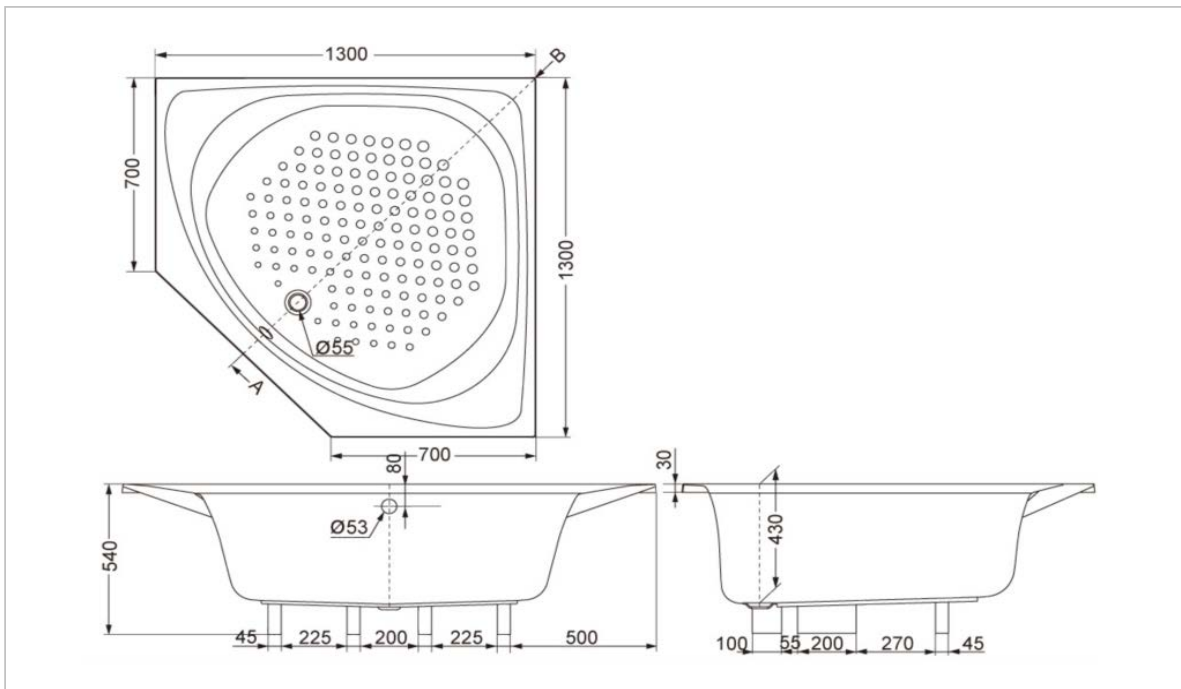

TOTO

BATHTUB

PAY1300P

Acrylic Bathtub

Product Features

SIZE : 1300 x 1300 x 540 mm

Suggestion Fittings & Parts

Remark : We reserve the right to change some parts for suitability.