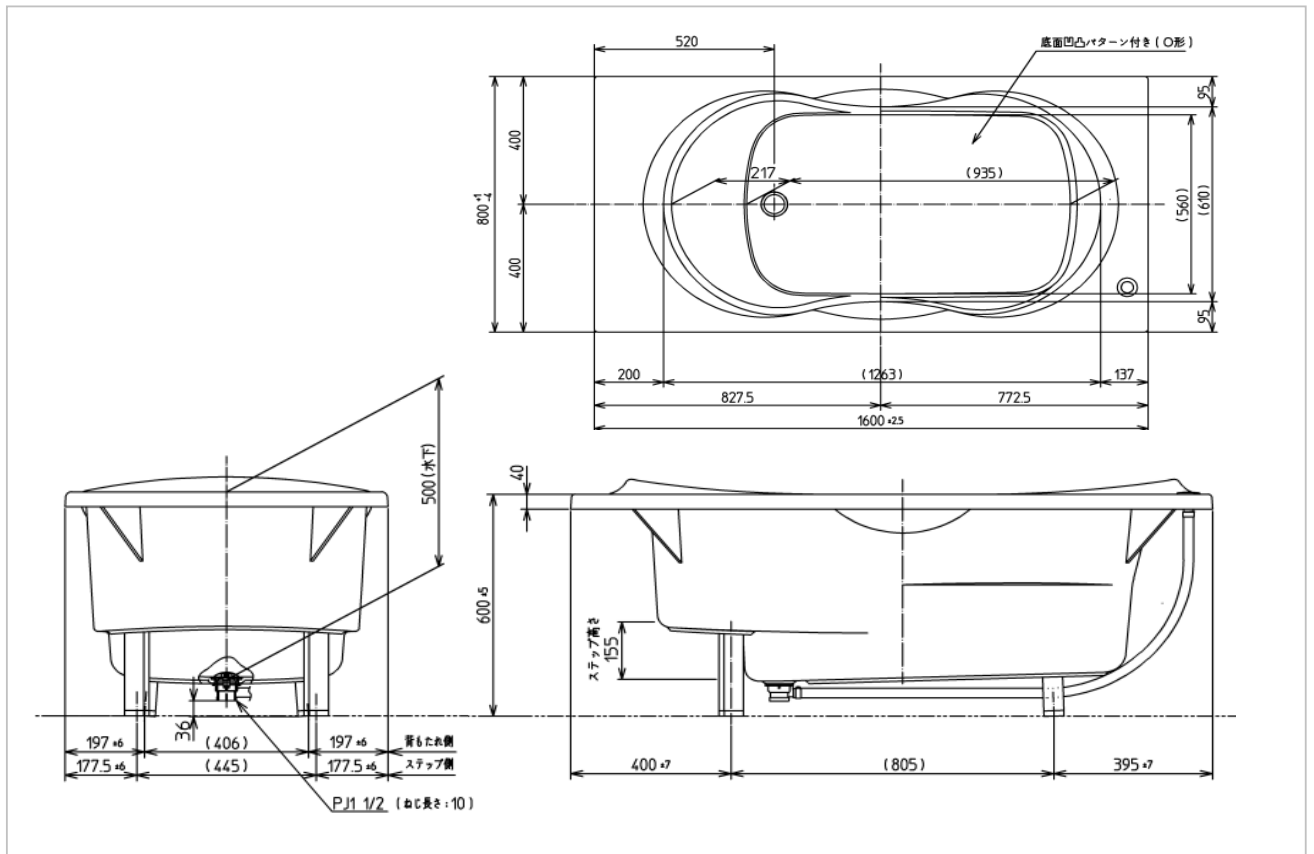

# PAS1610LJBRW

Artificial Marble Bathtub

Product Features