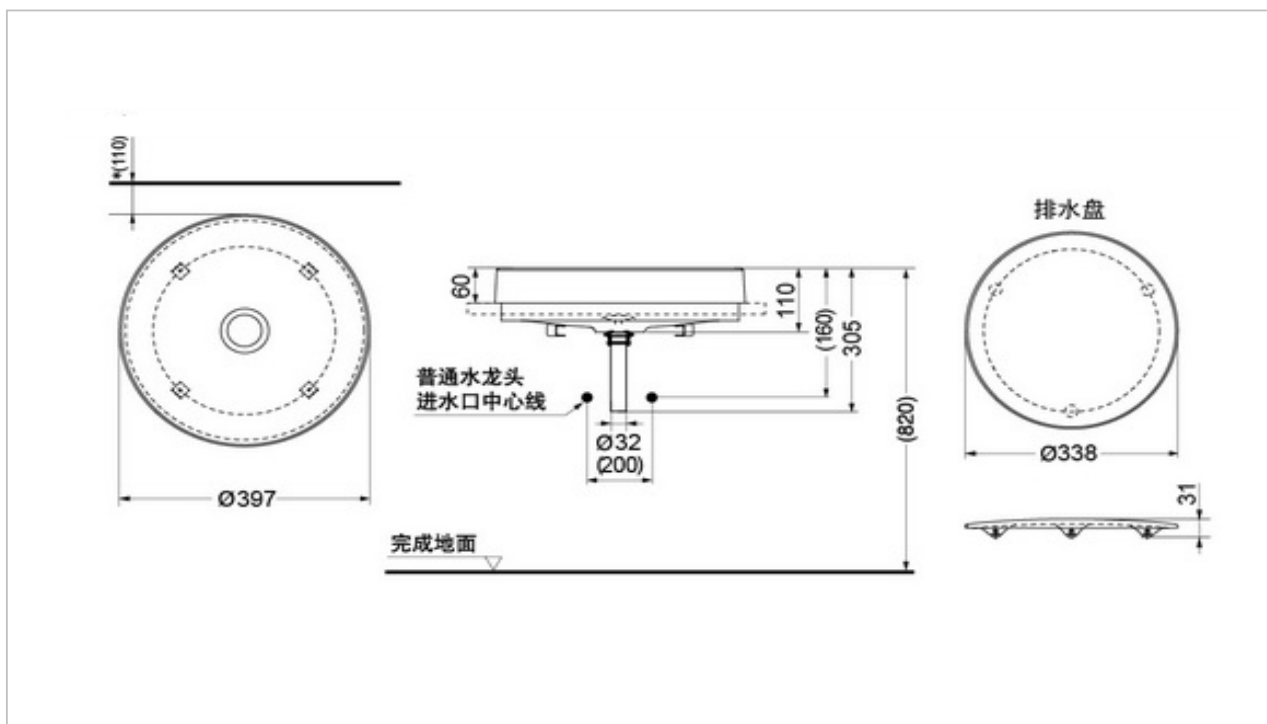

TOTO

LAVATORY

MRZ740CPA1

Console Lavatory with Epoxy Resin

Product Features

Product Name : Console Lavatory
Size : w:397×d:397(mm)
Color : MRZ740C-PA1 white
MRZ740C-PA6 black
Power Supply : AC100~220V (LED Light)