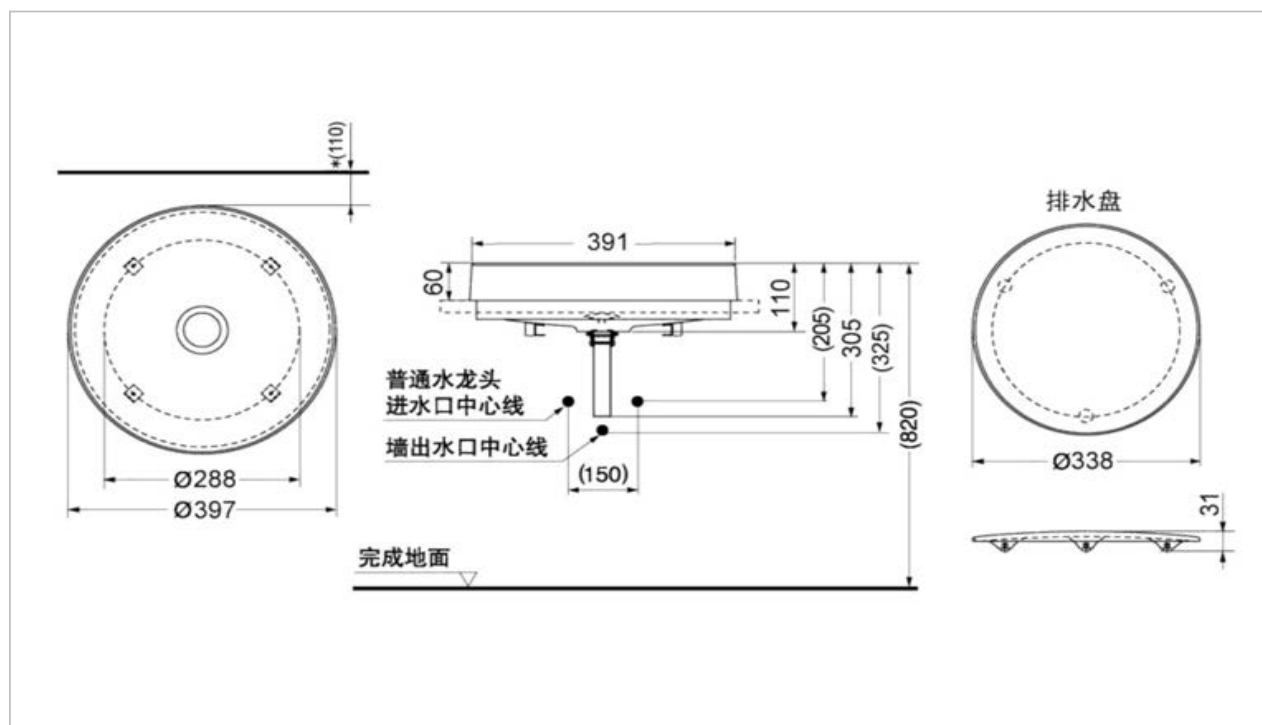

TOTO

LAVATORY

MRZ740C-PA1

Console Lavatory

Product Features

Suggestion Fittings & Parts

Remark : We reserve the right to change some parts for suitability.

TOTO (THAILAND) CO.,LTD