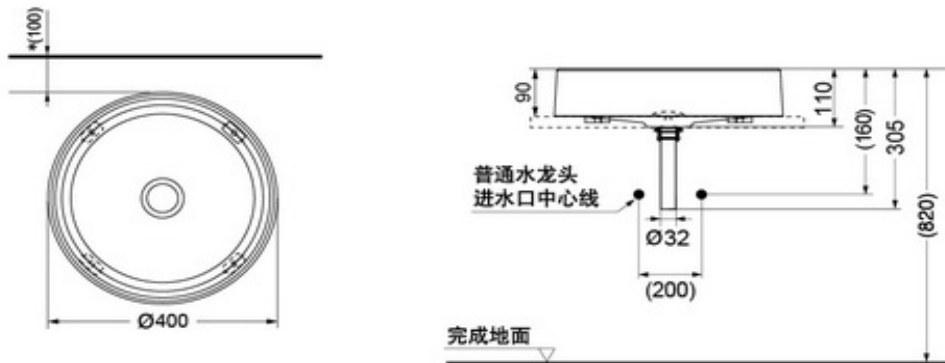

TOTO

LAVATORY

MRZ700CCB1

Console Lavatory with Epoxy Resin

Product Features

Product Name : Console Lavatory
Size : w:400×d:400(mm)
Color : Transparent

Suggestion Fittings & Parts

Remark : We reserve the right to change some parts for suitability.