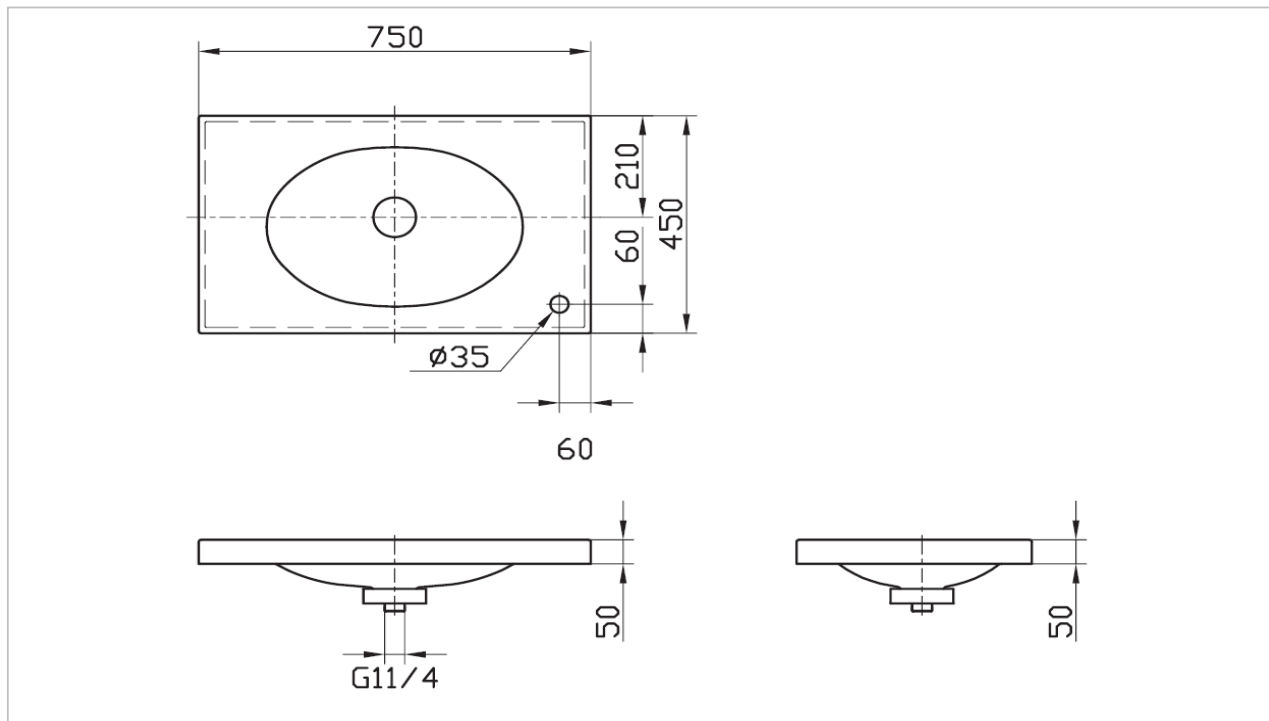

### Product Features

Lavatory W/LED Lights  
size : 750 x 50 x 450 mm.