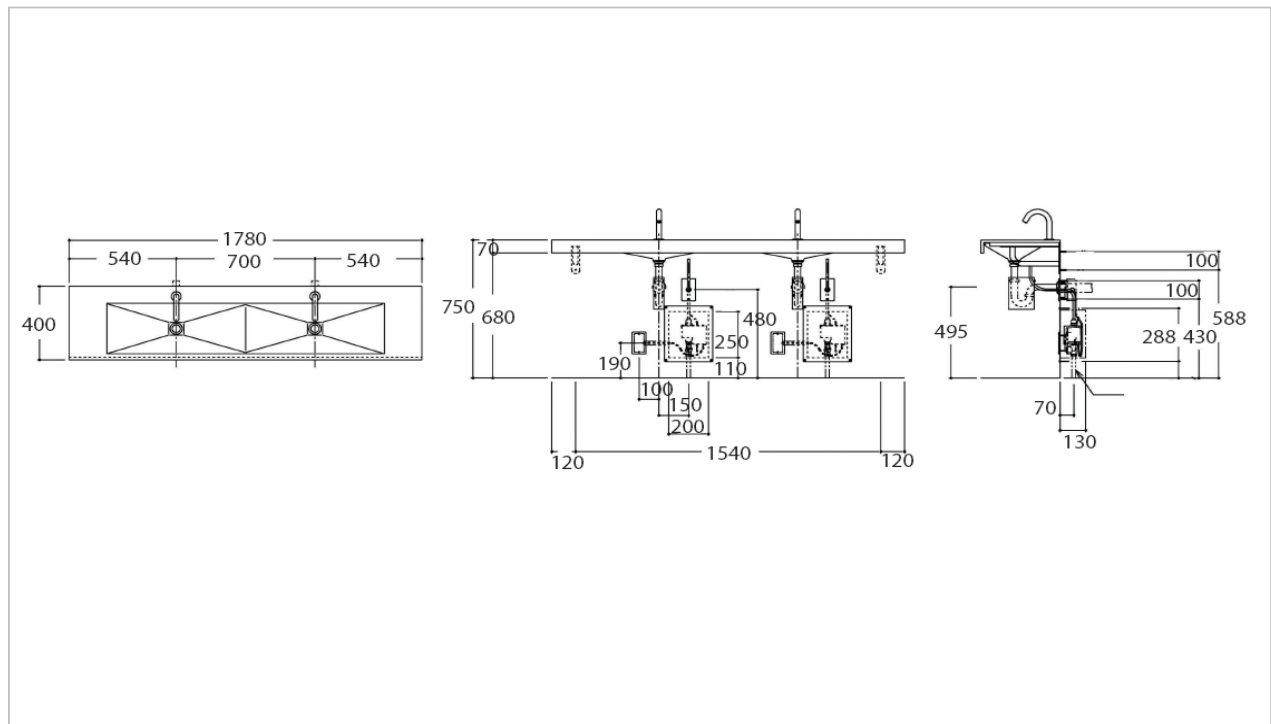

### Product Features

Marblite Counter #PA6 (Parfait Black)  
with Crystal Bowl #CC2 (Clear Crystal Gray)  
Size : 1200x400 mm