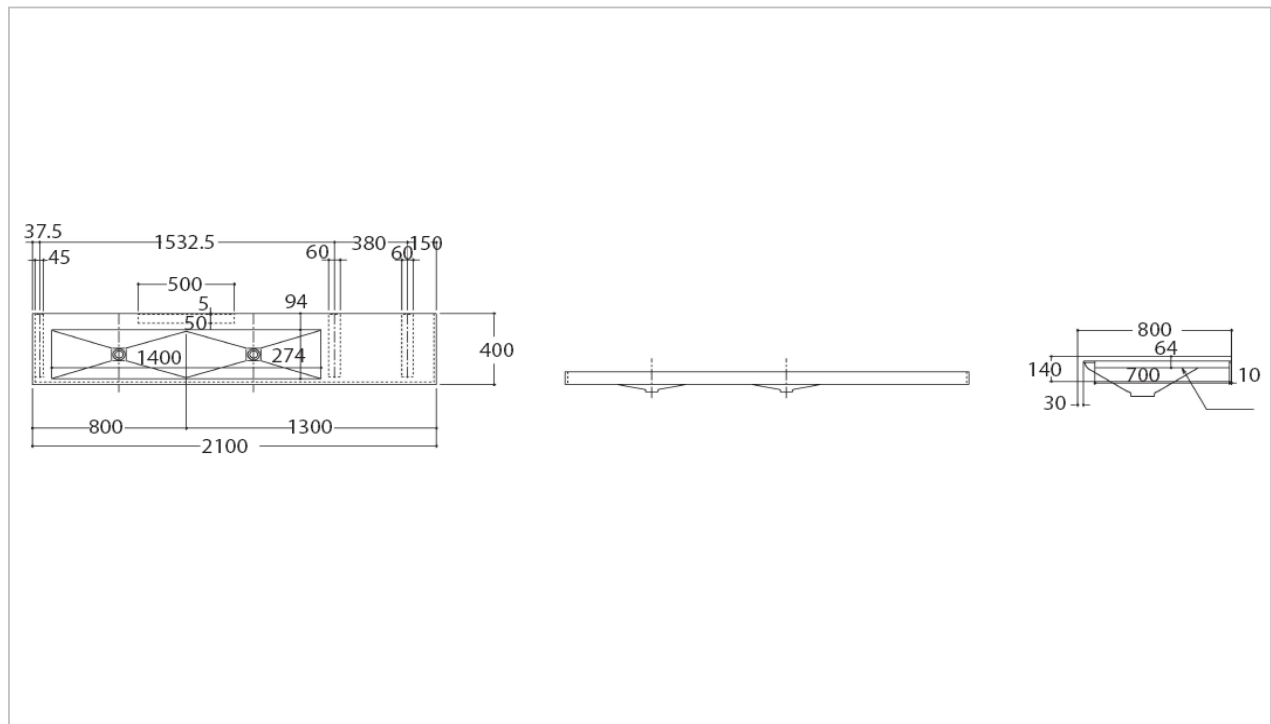

TOTO

LAVATORY

MLDC PA1

Marblite Counter

Product Features

Marblite Counter #PA1 (Parfait White)
with Crystal Bowl #CC4 (Clear Crystal Black)
Size : 2100x400 mm

Suggestion Fittings & Parts

Remark : We reserve the right to change some parts for suitability.