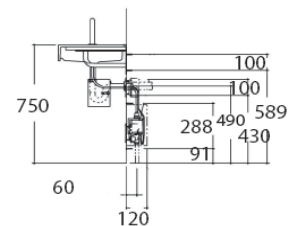

TOTO

LAVATORY

MLDA PA2

"Suzuri" Marblite Counter

Product Features

Marblite Counter Lavatory #PA2 (Parfait Gray)
Size : 2000x400 mm

Suggestion Fittings & Parts

Remark : We reserve the right to change some parts for suitability.