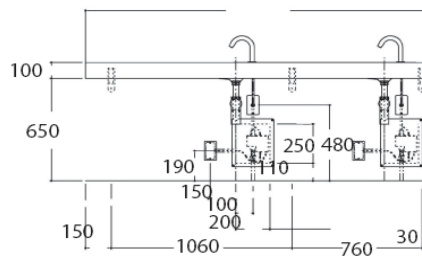

TOTO

LAVATORY

MLDA PA2

"Suzuri" Marblite Counter

Product Features

Marblite Counter Lavatory #PA2 (Parfait Gray)
Size : 2000x400 mm

Suggestion Fittings & Parts

Remark : We reserve the right to change some parts for suitability.