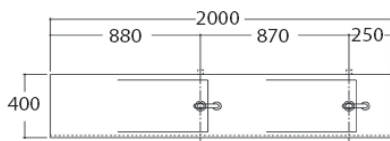

TOTO

LAVATORY

MLDA PA2

"Suzuri" Marblite Counter

Product Features

Marblite Counter Lavatory #PA2 (Parfait Gray)
Size : 2000x400 mm

Suggestion Fittings & Parts

Remark : We reserve the right to change some parts for suitability.