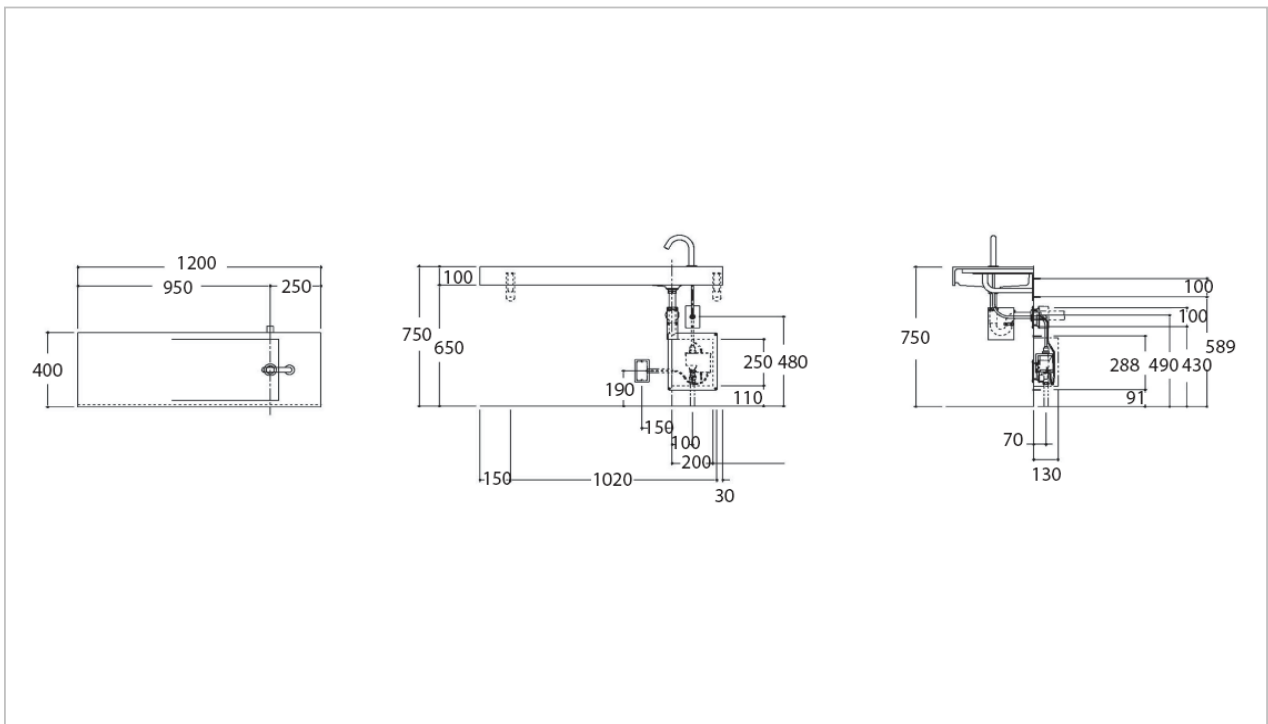

TOTO

LAVATORY

MLDA PA1

"Suzuri" Marblite Counter

Product Features

Marblite Counter Lavatory #PA1 (Parfait White)
Size : 1200x400 mm

Suggestion Fittings & Parts

Remark : We reserve the right to change some parts for suitability.