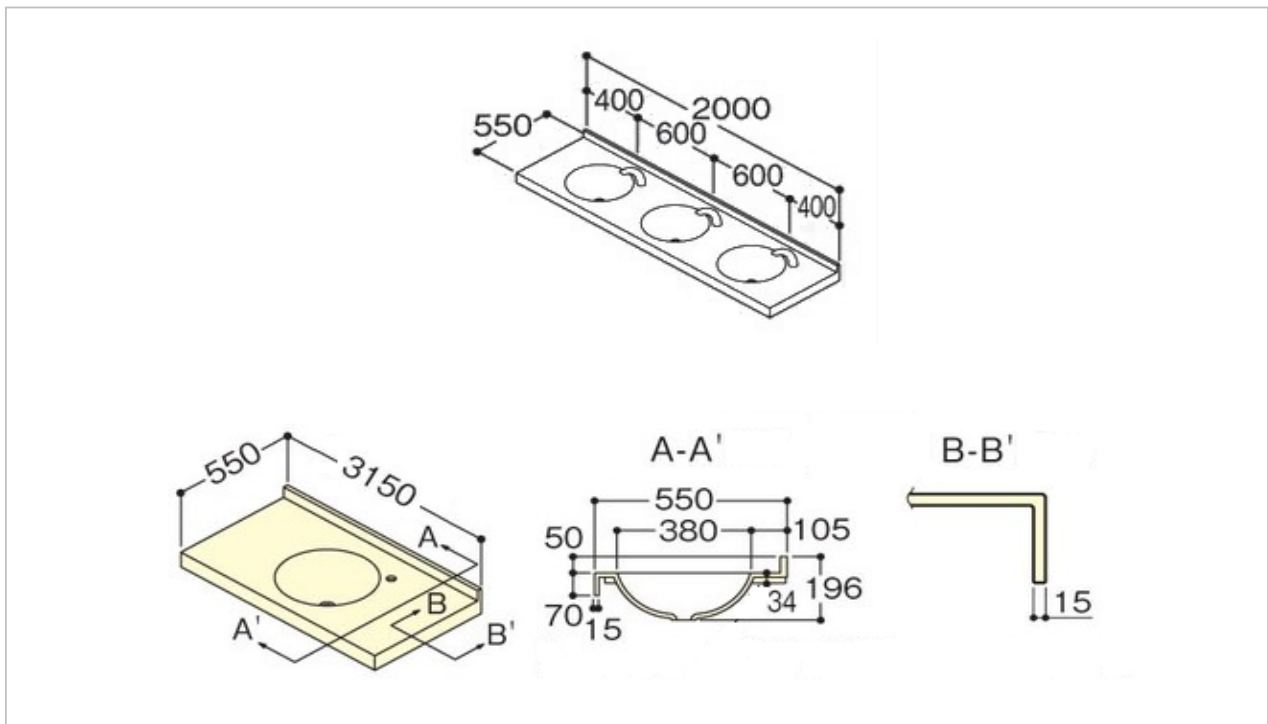

### Product Features

Marblite Counter #PA1 (Parfait White)  
with Crystal Single Bowl #CR3 (Crystal Aqua)  
Size : 2000x550 mm