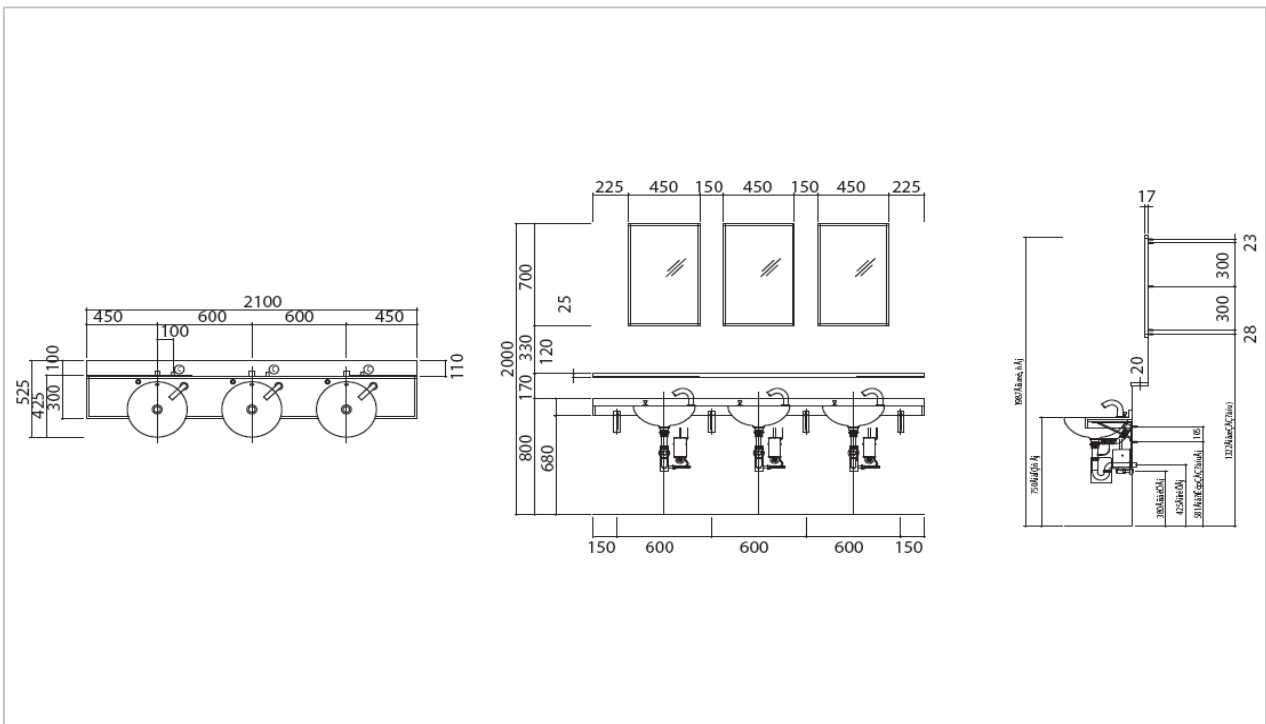

TOTO

LAVATORY

MC30 PA5

Marblite Counter

Product Features

Marblite Counter #PA5 (Parfait Brown)
with Marblite Bowl #PA1 (Parfait White)
Size : 2100x300 mm

Suggestion Fittings & Parts

Remark : We reserve the right to change some parts for suitability.