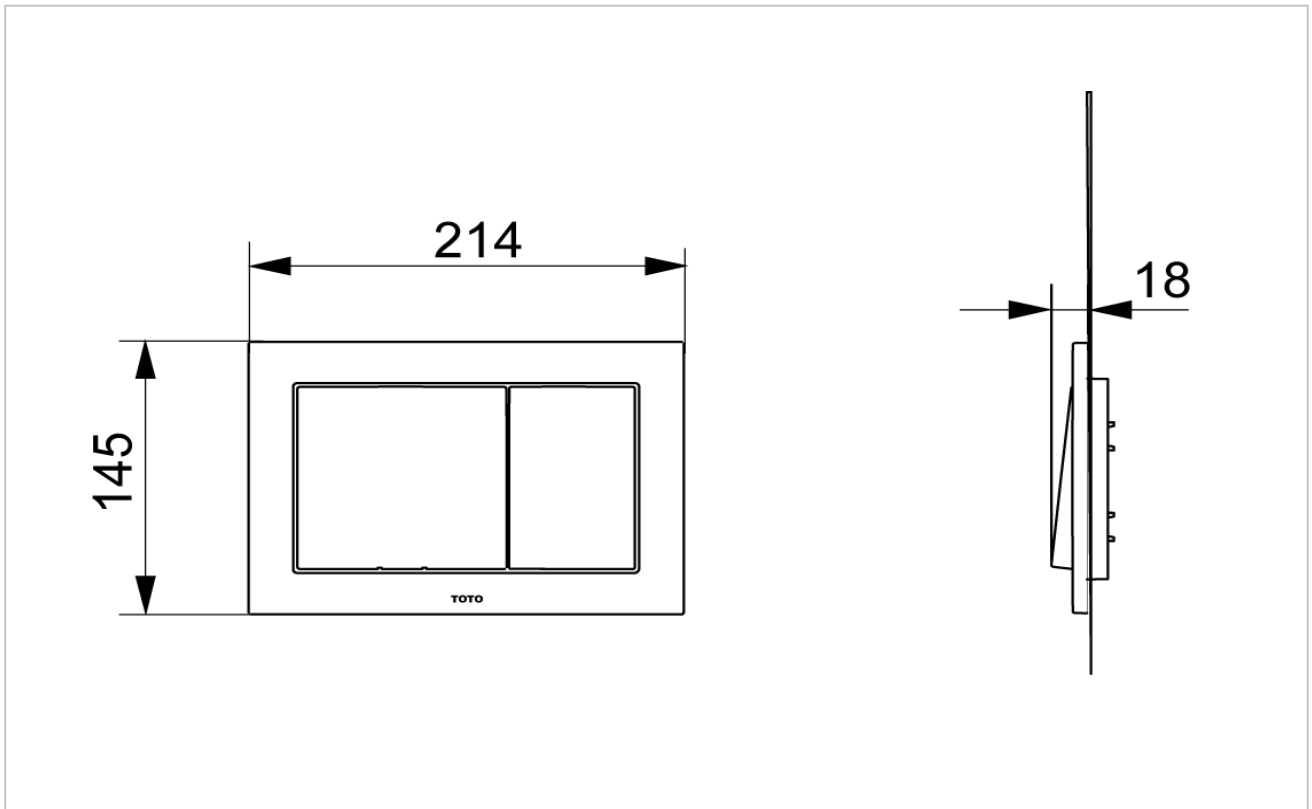

TOTO

TOILET

MB007D
MB007DP
MB007DCP

Push Plate

Product Features

MB007D
Push Plate for Concealed Tank
(White)

MB007DP
Push Plate for Concealed Tank
(Matte Chrome)

MB007DCP
Push Plate for Concealed Tank
(Bright Chrome)