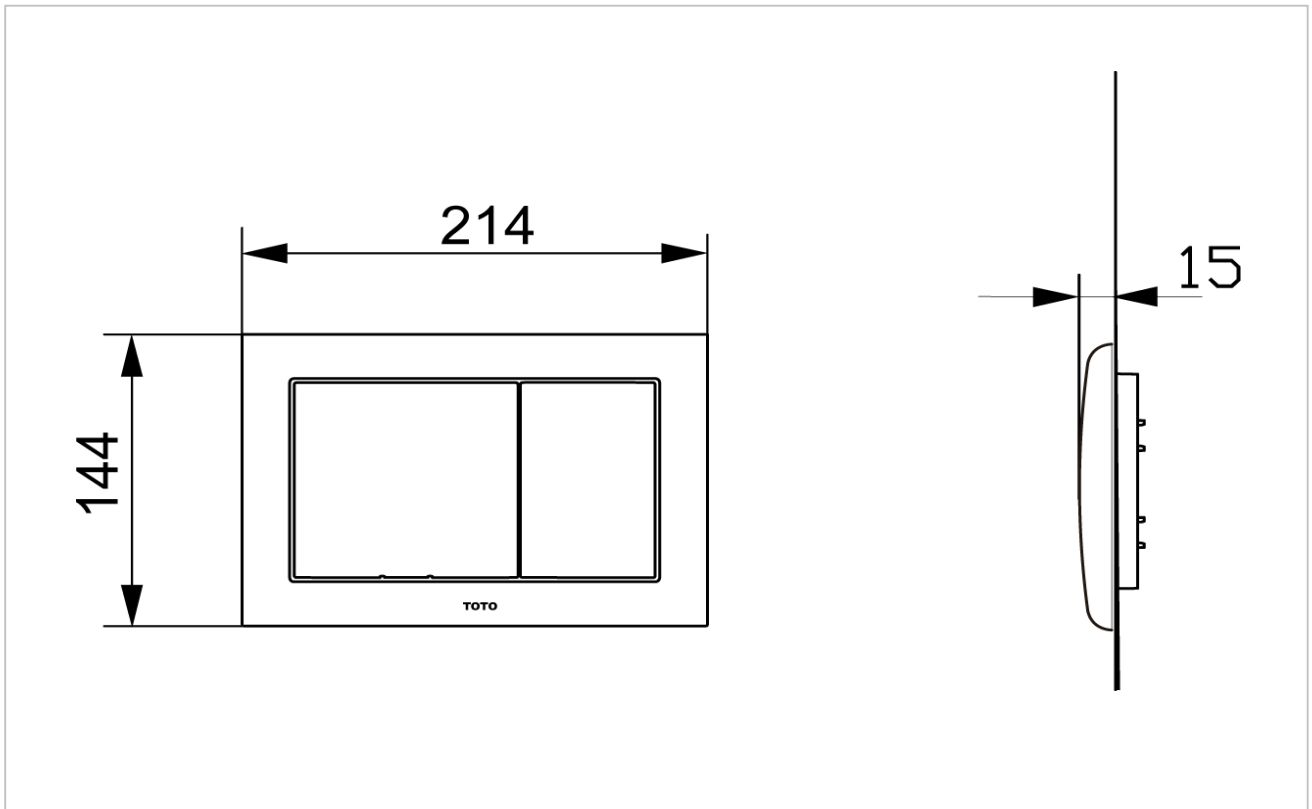

TOTO

TOILET

MB006DNM
MB006DCM

Push Plate

Product Features

MB006DNM

Push Plate for Concealed Tank
(Stainless Steel)

MB006DCM

Push Plate for Concealed Tank
(Bright Chrome)

Suggestion Fittings & Parts

Remark : We reserve the right to change some parts for suitability.

TOTO (THAILAND) CO.,LTD
Bangkok Office : G Tower Grand Rama 9,12th Floor, South Wing, 9 Rama IX Road,
Huaykwang Sub-district,Huaykwang District, Bangkok. 10310 Thailand
Tel : +(66)2-117-9520(AUTO) Fax : +(66)2-117-9527
th.toto.com