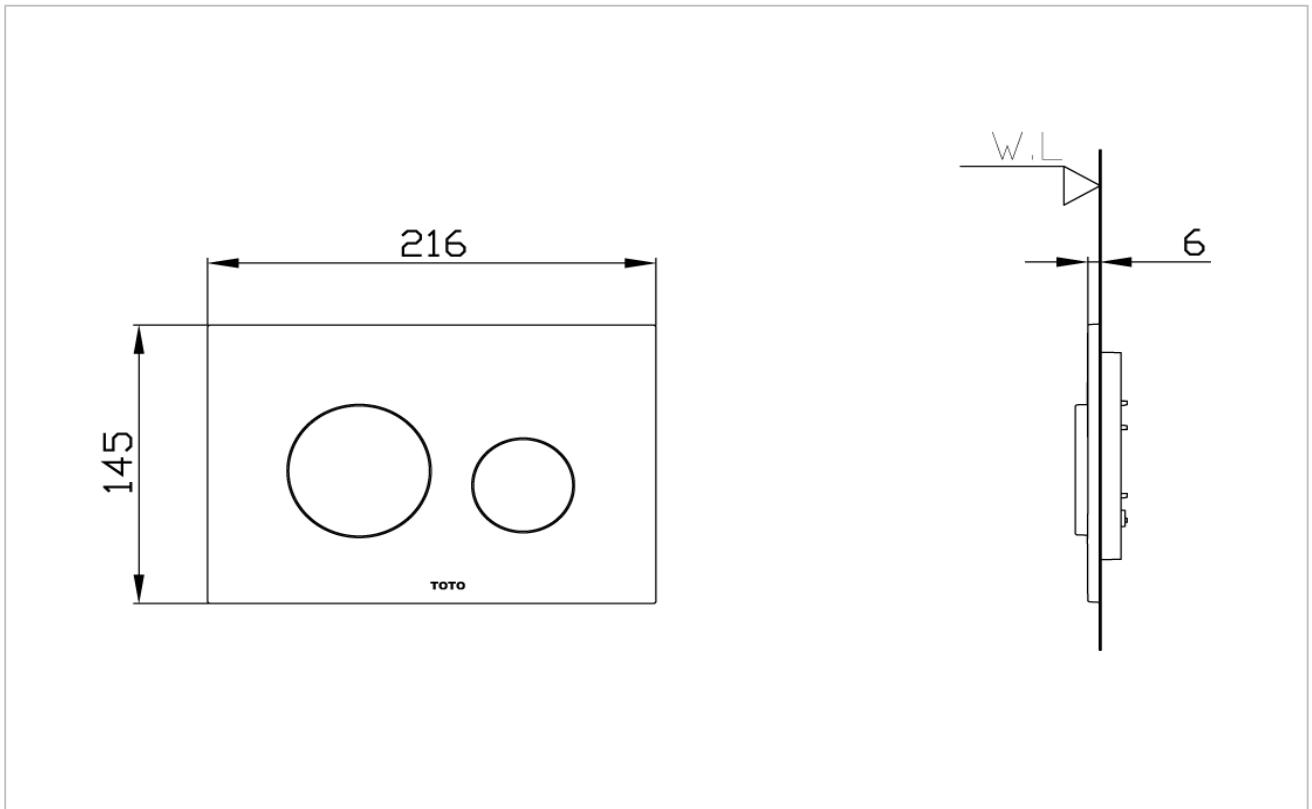

TOTO

TOILET

MB005DNP

Push Plate

Product Features
Push Plate for Concealed Tank
(Matte Chrome)

Suggestion Fittings & Parts

Remark : We reserve the right to change some parts for suitability.

TOTO (THAILAND) CO.,LTD
Bangkok Office : G Tower Grand Rama 9,12th Floor, South Wing, 9 Rama IX Road,
Huaykwang Sub-district,Huaykwang District, Bangkok. 10310 Thailand
Tel : +(66)2-117-9520(AUTO) Fax : +(66)2-117-9527
th.toto.com