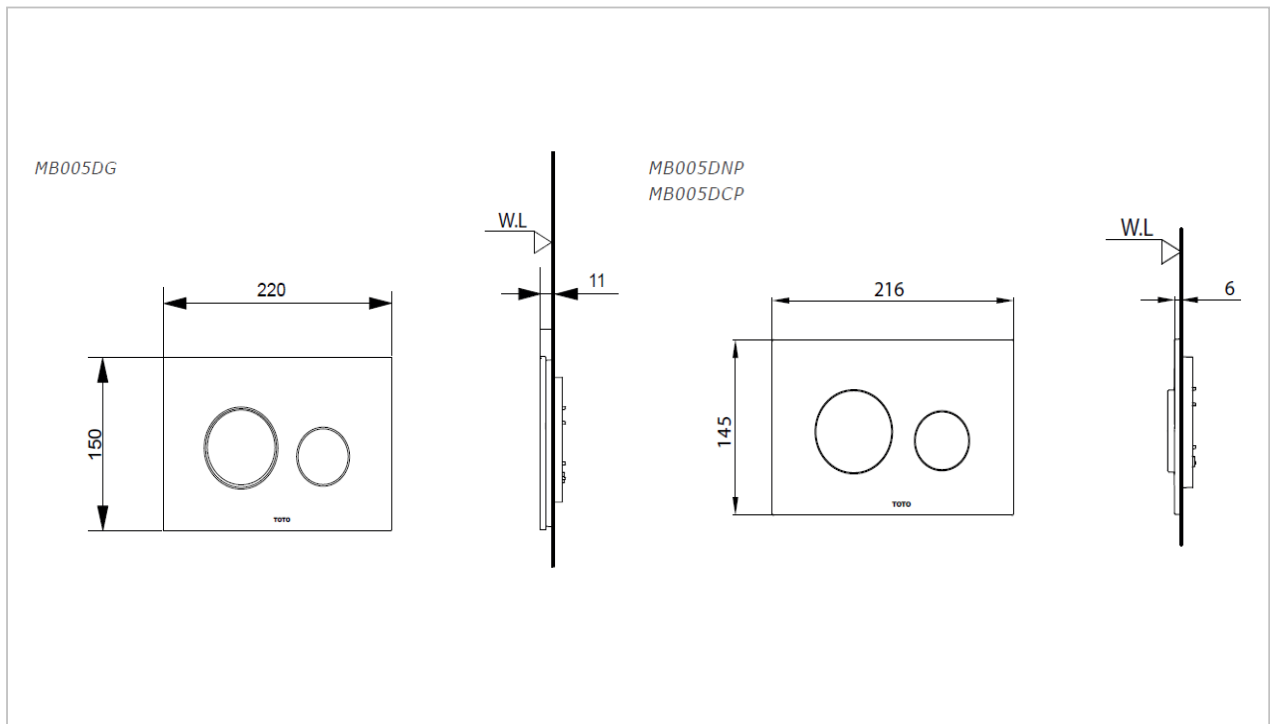

TOTO

FLUSH VALVE

MB005DG
MB005DNP

Concealed Tank Push Plate

Product Features

MB005DG : Glass with White Buttons

MB005DNP : Matte Chrome

MB005DG

MB005DNP

Suggestion Fittings & Parts

Remark : We reserve the right to change some parts for suitability.

TOTO (THAILAND) CO.,LTD

Bangkok Office : 598 Q House Ploenjit Building., G floor., Ploenchit Rd.,Lumpini, Pathumwan, Bangkok. 10330 Thailand

Tel : +(66)2-650-9925(AUTO) Fax : +(66)2-650-9923-4

www.toto.co.th