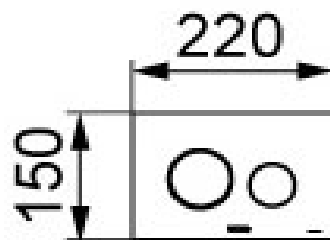

TOTO

FLUSH VALVE

MB005

Concealed Tank Push Plate

Product Features

MB005DGN

Suggestion Fittings & Parts

Remark : We reserve the right to change some parts for suitability.