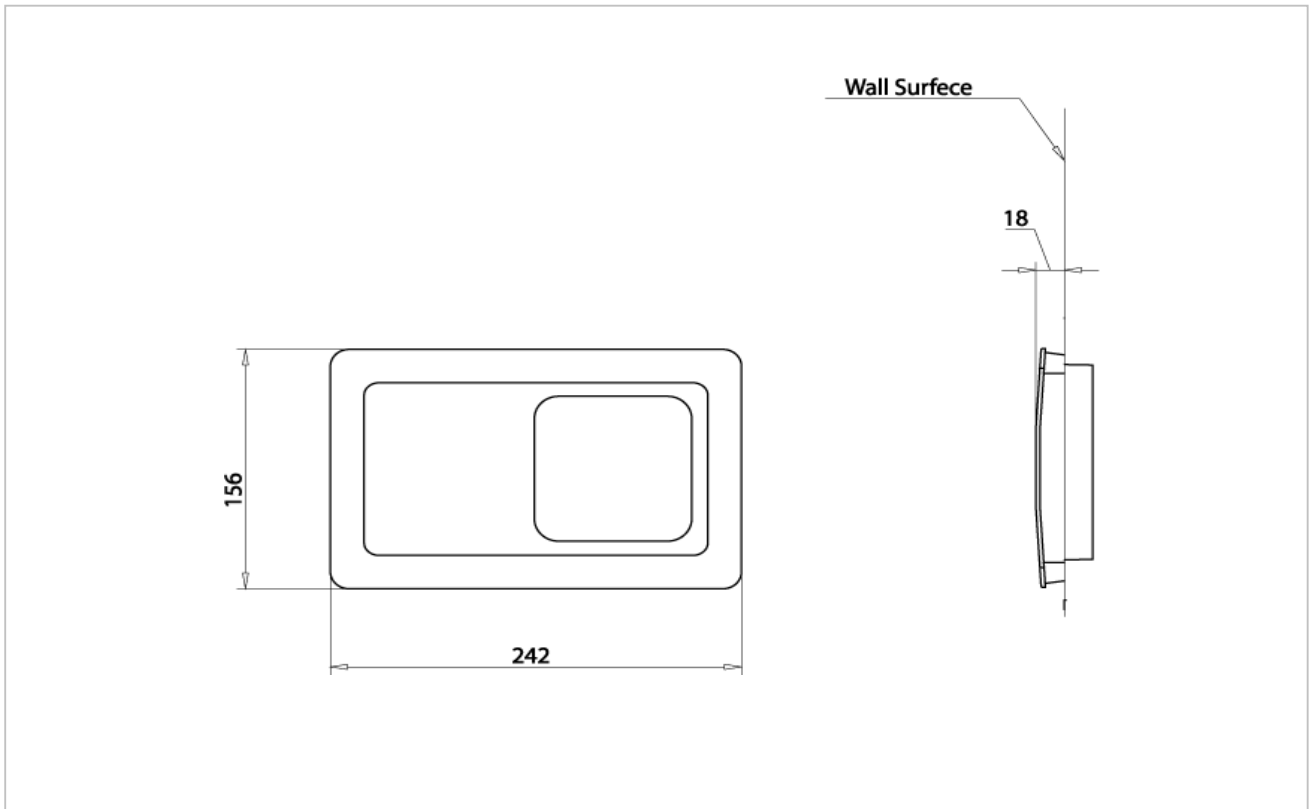

TOTO

TOILET

MB004CP

Push Plate

Product Features
Push Plate for Concealed Tank

Suggestion Fittings & Parts

Remark : We reserve the right to change some parts for suitability.

TOTO (THAILAND) CO.,LTD
Bangkok Office : G Tower Grand Rama 9,12th Floor, South Wing, 9 Rama IX Road,
Huaykwang Sub-district,Huaykwang District, Bangkok. 10310 Thailand
Tel : +(66)2-117-9520(AUTO) Fax : +(66)2-117-9527
th.toto.com