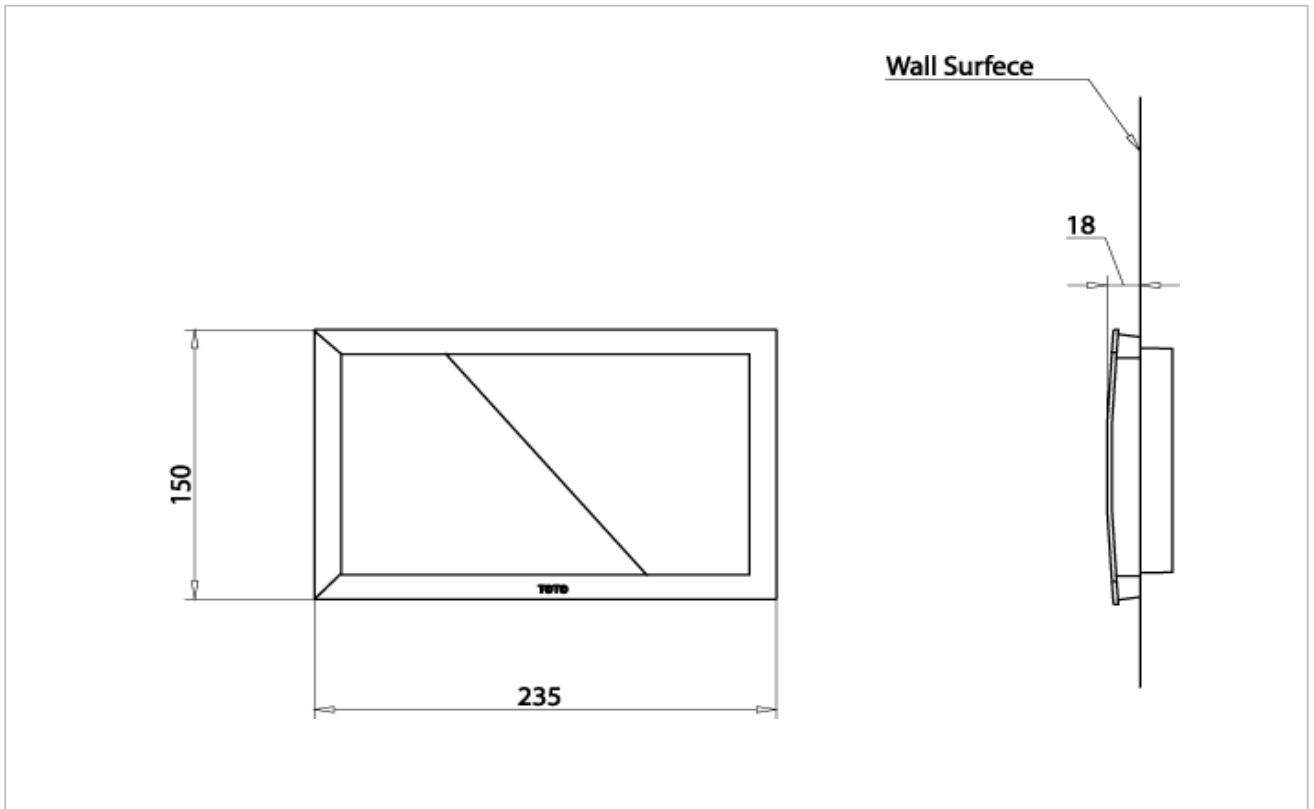

TOTO

TOILET

MB002

Push Plate

Product Features
Push Plate for Concealed Tank

Suggestion Fittings & Parts

Remark : We reserve the right to change some parts for suitability.

TOTO (THAILAND) CO.,LTD
Bangkok Office : G Tower Grand Rama 9,12th Floor, South Wing, 9 Rama IX Road,
Huaykwang Sub-district,Huaykwang District, Bangkok. 10310 Thailand
Tel : +(66)2-117-9520(AUTO) Fax : +(66)2-117-9527
th.toto.com