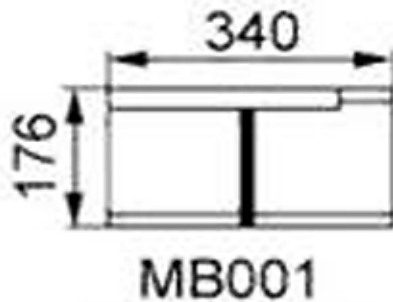

**TOTO**

**FLUSH VALVE**

**MB001**

*Concealed Tank Push Plate*

Product Features

Suggestion Fittings & Parts

Remark : We reserve the right to change some parts for suitability.

TOTO (THAILAND) CO.,LTD