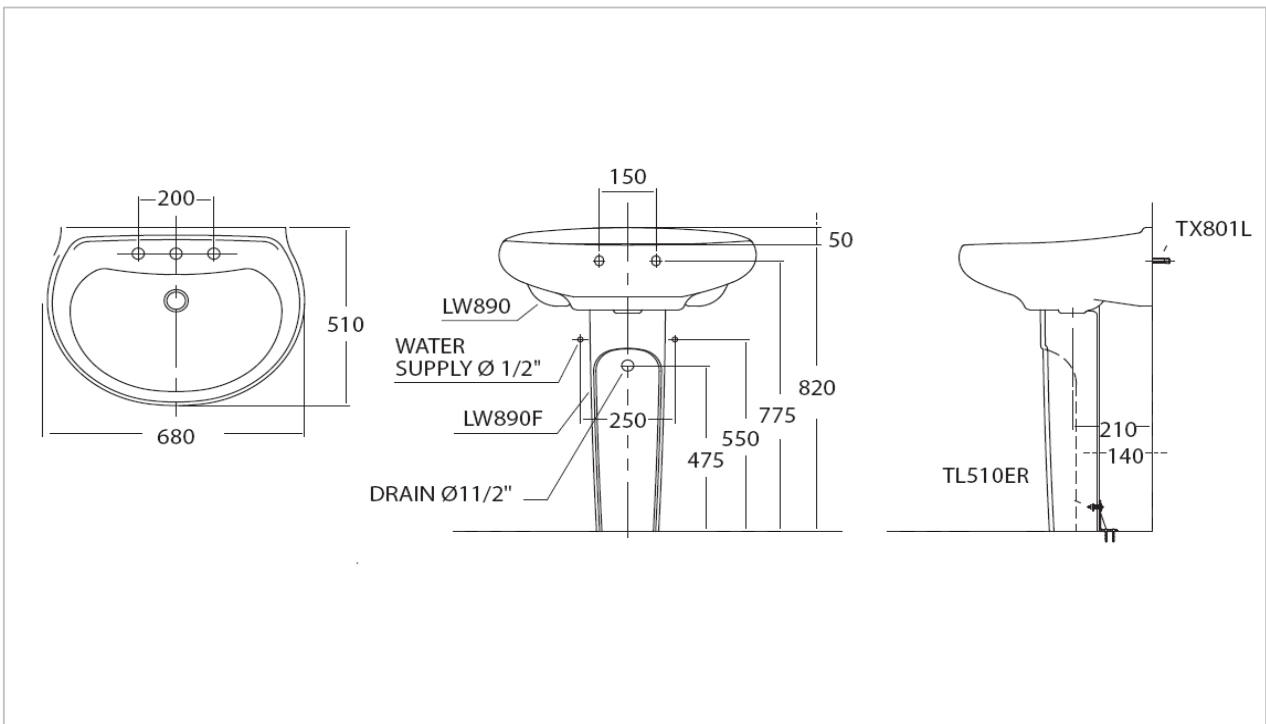

TOTO

LAVATORY

LWT890J/LWT890FJ

"Prominence" Pedestal Lavatory

Product Features

Size : 680x510 mm

Standard : 1 Tap Hole

Made to Order : 3 Tap Holes (Center 8")