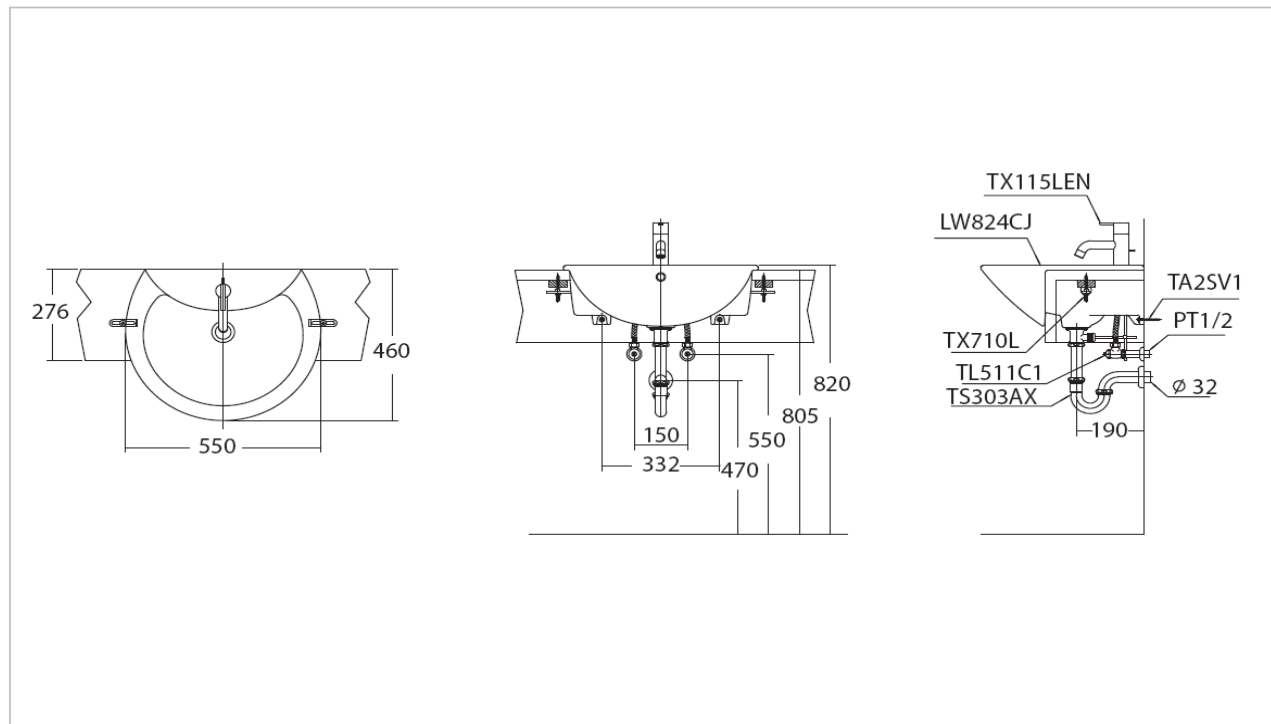

TOTO

LAVATORY

LWT824CJ

"Avante" Semi Recessed Lavatory

Product Features

Size : 550x460 mm

Standard : 1 Tap Hole

Made to Order : 3 Tap Holes (Center 8")