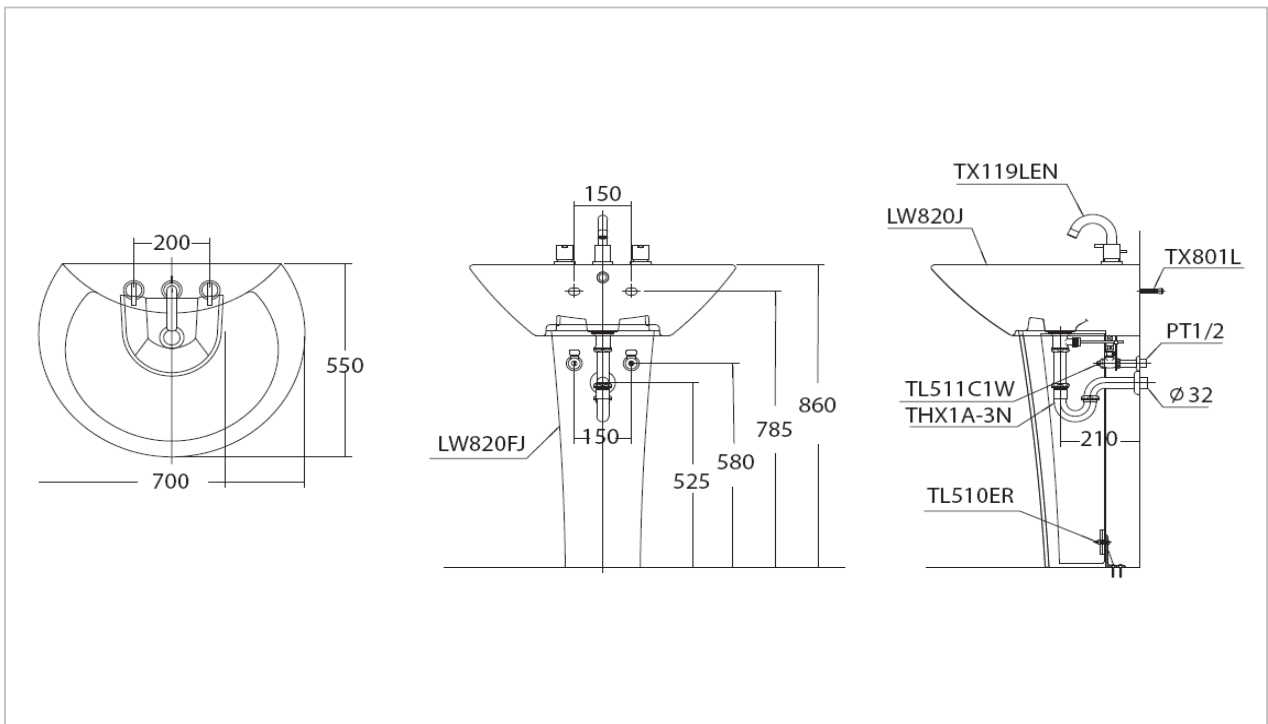

TOTO

LAVATORY

LWT820J/LWT820FJ

"Avante" Pedestal Lavatory

Product Features

Size : 700x550 mm

Standard : 1 Tap Hole

Made to Order : 3 Tap Holes (Center 8")