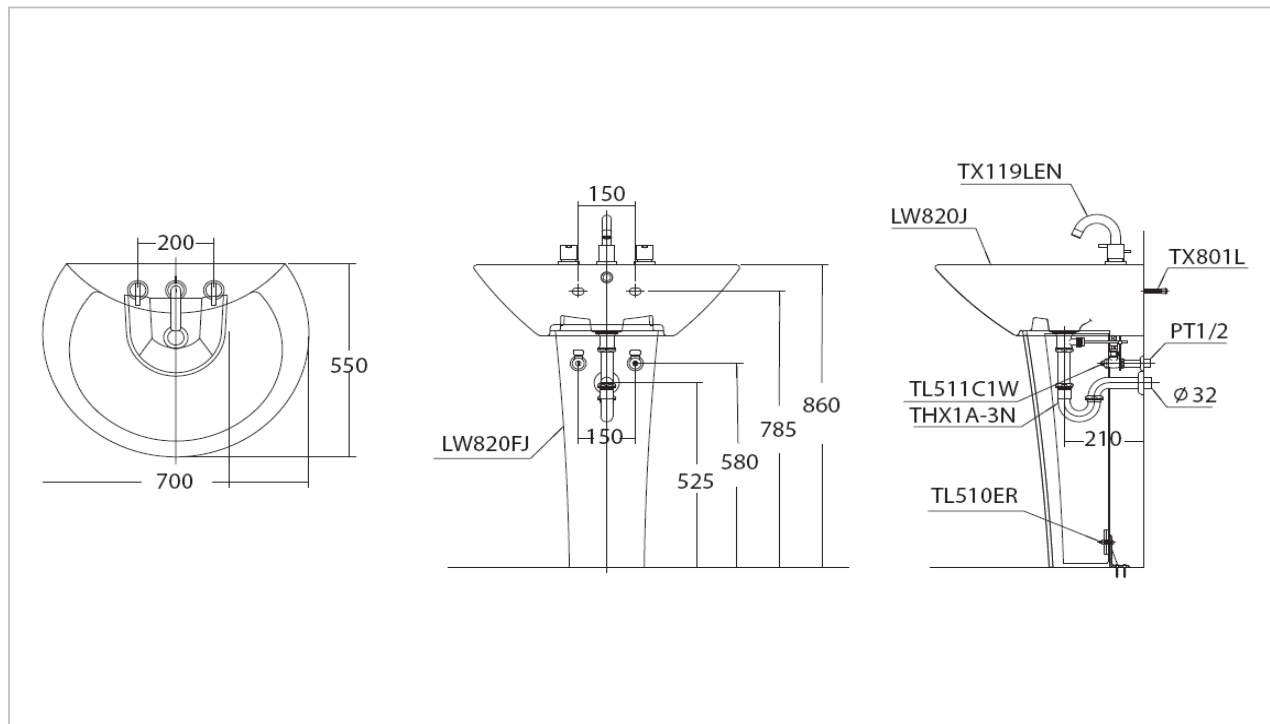

TOTO

LAVATORY

LWT820J

"Avante" Pedestal Lavatory

Product Features

Size : 700x550 mm

Standard : 1 Tap Hole

Made to Order : 3 Tap Holes (Center 8")