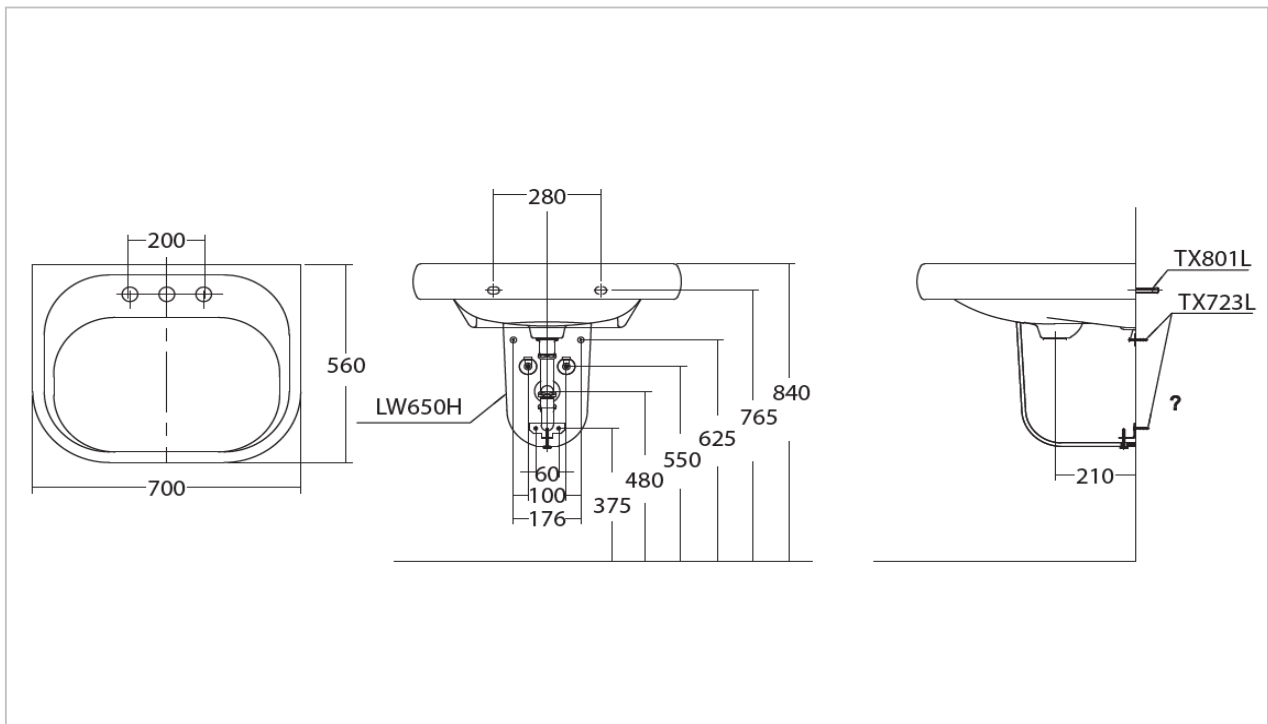

TOTO

LAVATORY

LWT650J/LWT650H
LWT652J/LWT650H

"Superior" Pedestal Lavatory

Product Features

Half Pedestal Lavatory
Size : 850x560 mm

LWT652J/LWT650H (Size : 700x560 mm)

Standard : 1 Tap Hole
Made to Order : 3 Tap Holes (Center 8")