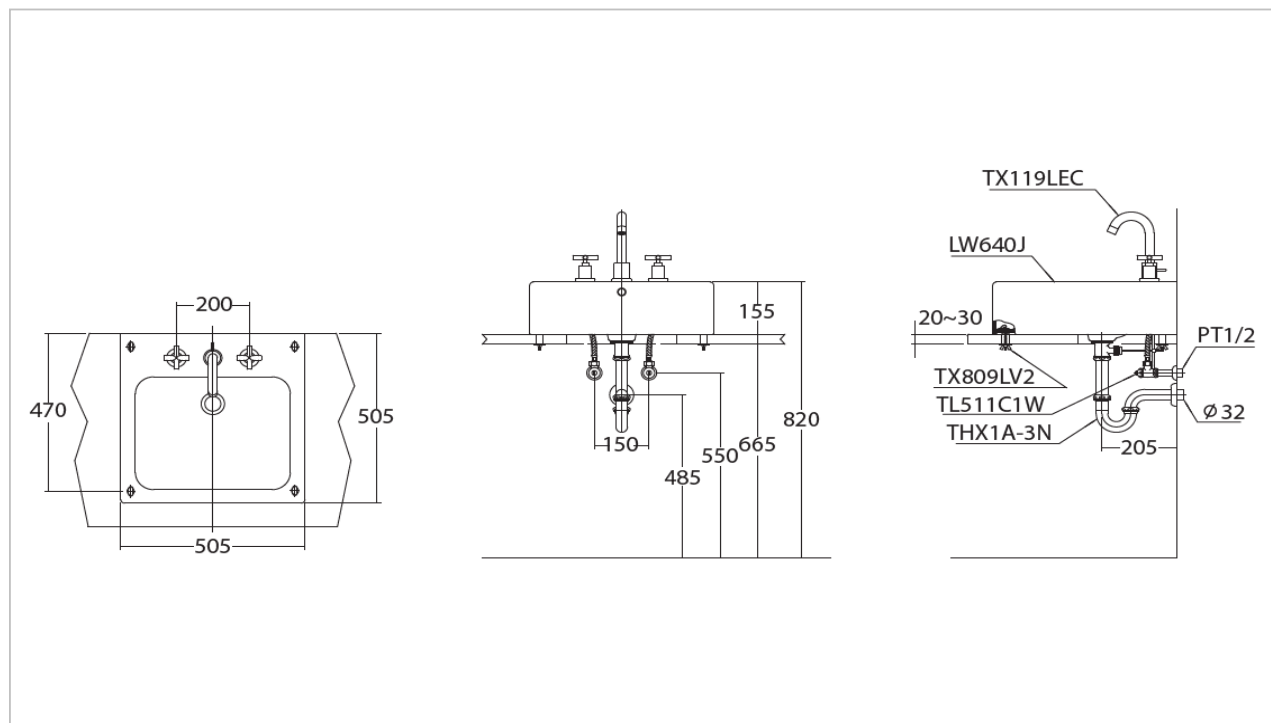

TOTO

LAVATORY

LWT640J

Console Lavatory

Product Features

Size : 505x505x155 mm

Standard : 1 Tap Hole

Made to Order : 3 Tap Holes (Center 8")