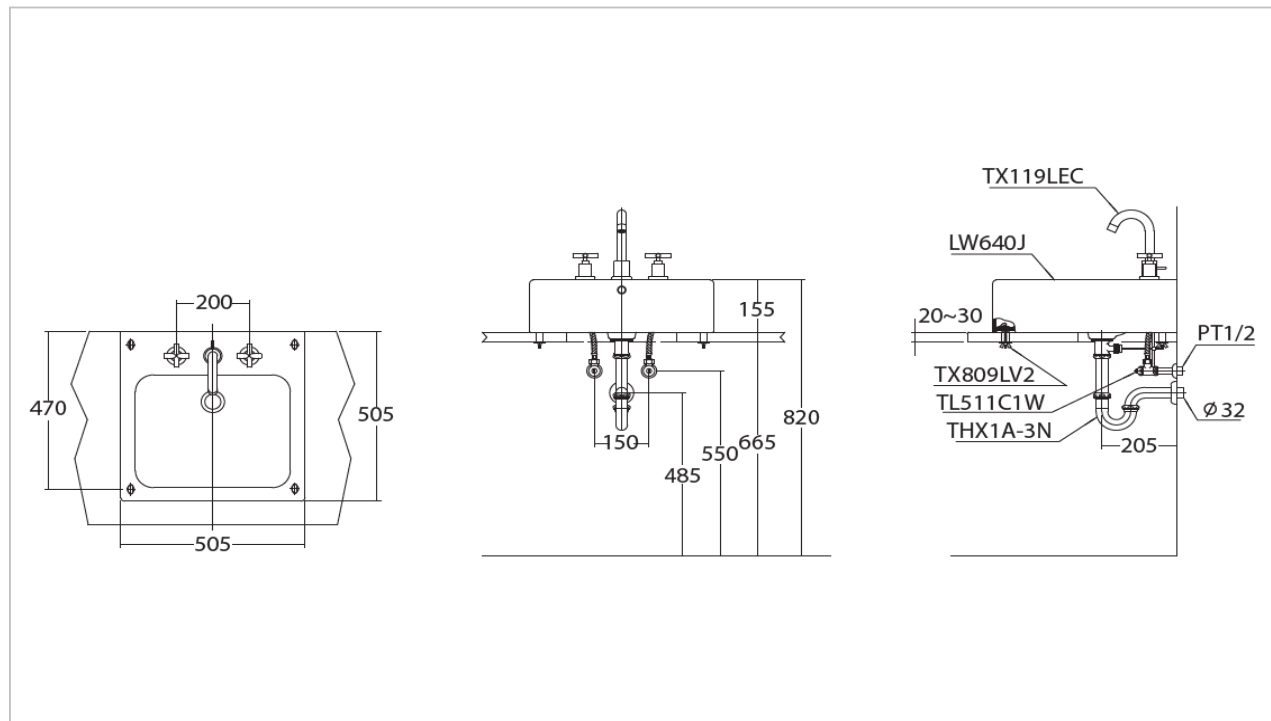

TOTO

LAVATORY

LWT640CJ

Console Lavatory

Product Features

Size : 505x505x155 mm

Standard : 1 Tap Hole

Made to Order : 3 Tap Holes (Center 8")