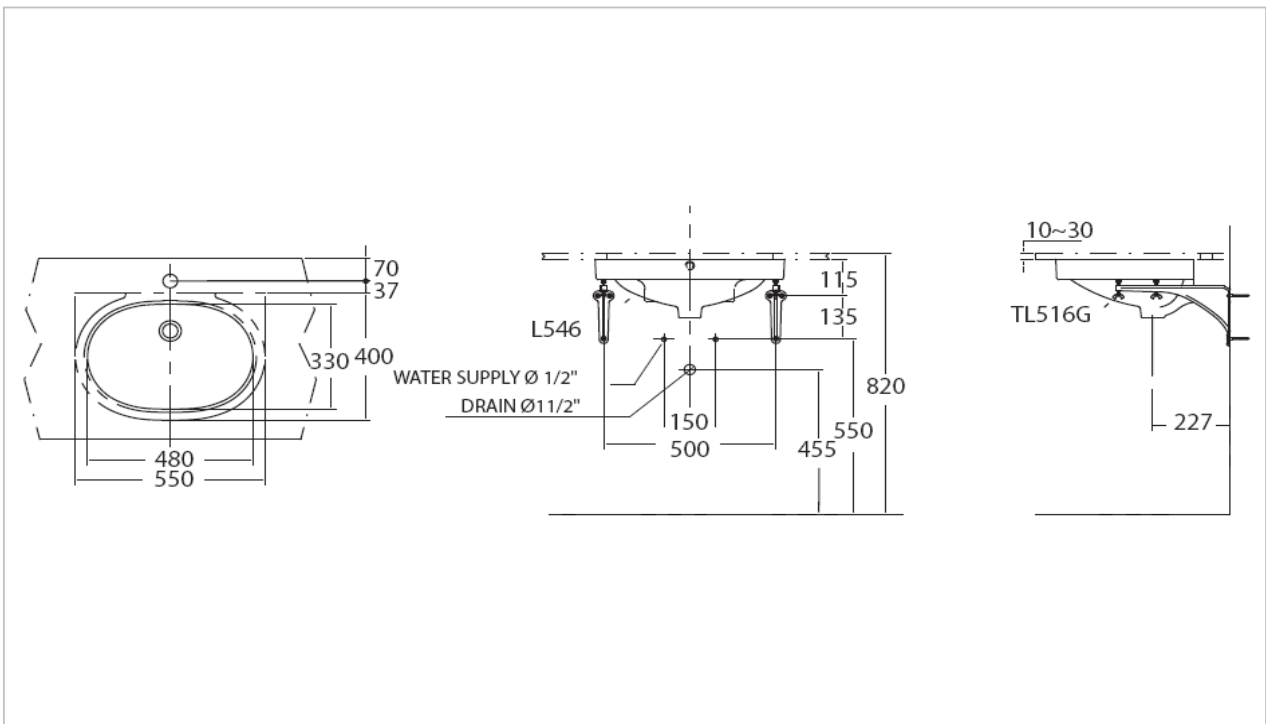

TOTO

LAVATORY

LWT546

Under Counter Lavatory

Product Features

Size : 550x400 mm

Suggestion Fittings & Parts

Remark : We reserve the right to change some parts for suitability.