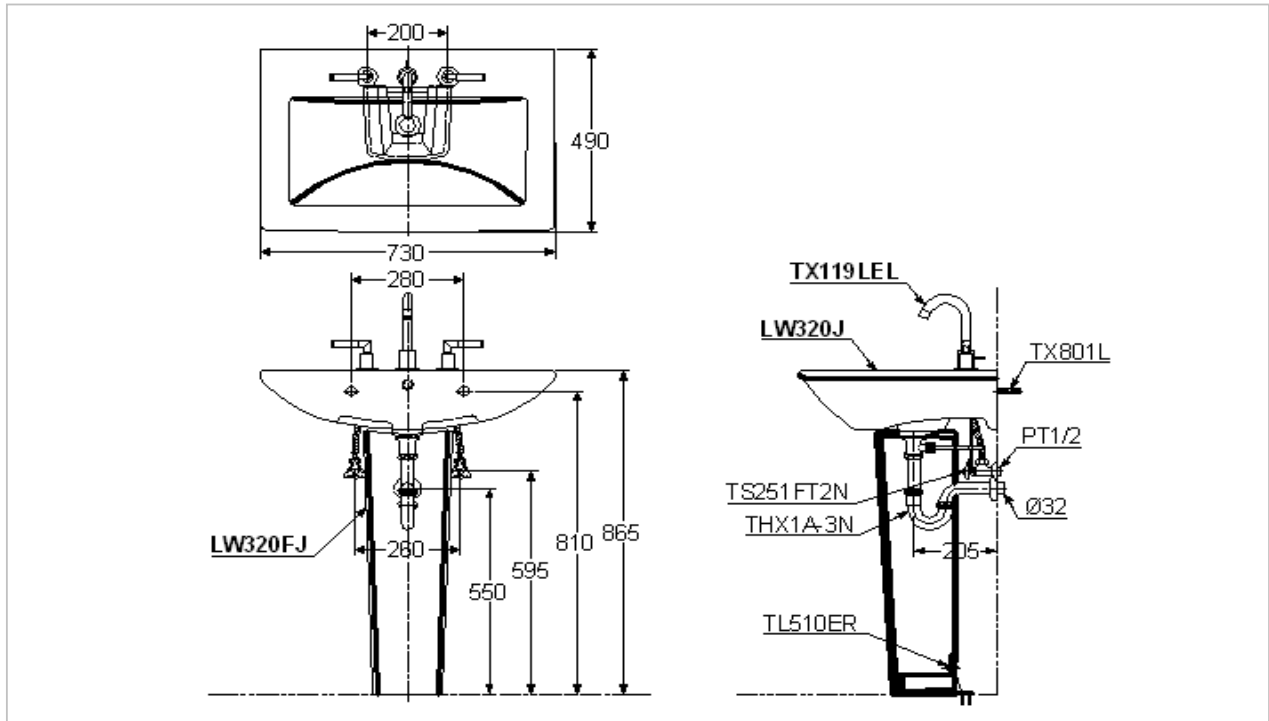

TOTO

LAVATORY

LWT320CJ/LWT320FJ

"Bow" Pedestal Lavatory

Product Features

Size : 730x490 mm
Standard : 1 Tap Hole
Made to Order : 3 Tap Holes (Center 8")

Suggestion Fittings & Parts

Remark : We reserve the right to change some parts for suitability.