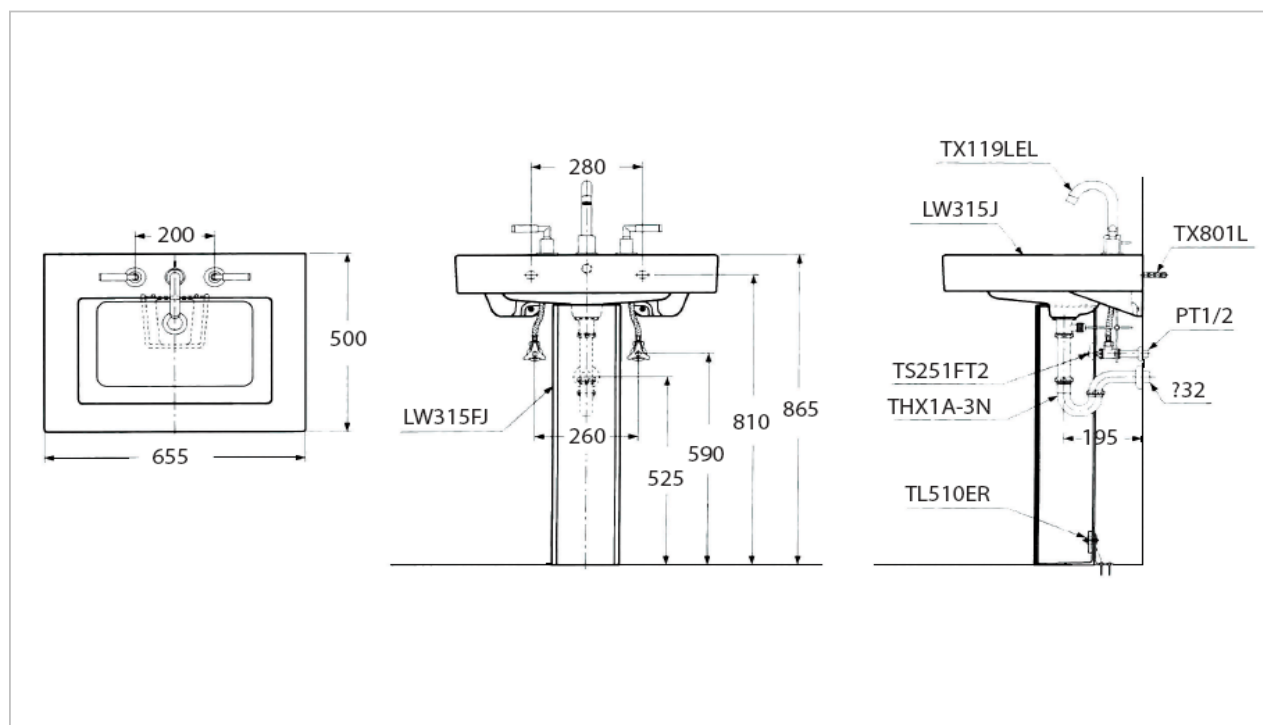

### Product Features

Size : 655x500 mm

Standard : 1 Tap Hole

Made to Order : 3 Tap Holes (Center 8")