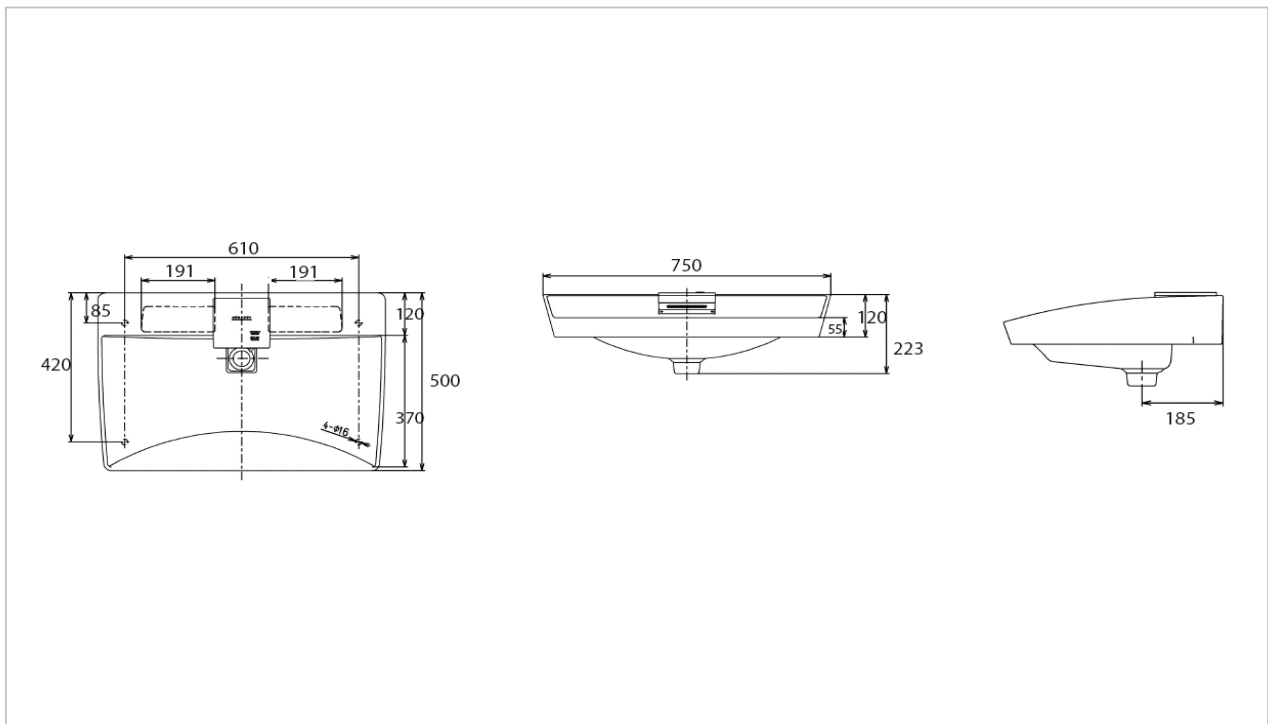

TOTO

LAVATORY

LW991B

Auto Wash Bowl Type

Product Features

- Automatic/manual control
- Integrated with an automatic sensor faucet
- Cascade water flow
- Easy-clean CeFiONtect ionic barrier glaze
- State-of-the-art- hands-free technology
- LED button for hot/cold temperature selection
- LED button for manual off/on.
- Automatic shutoff function
- Size:750x500x230
- Water Pressure : 0.07 MPa ~ 0.75 MPa
- Power Rating : AC110 ~ 240V