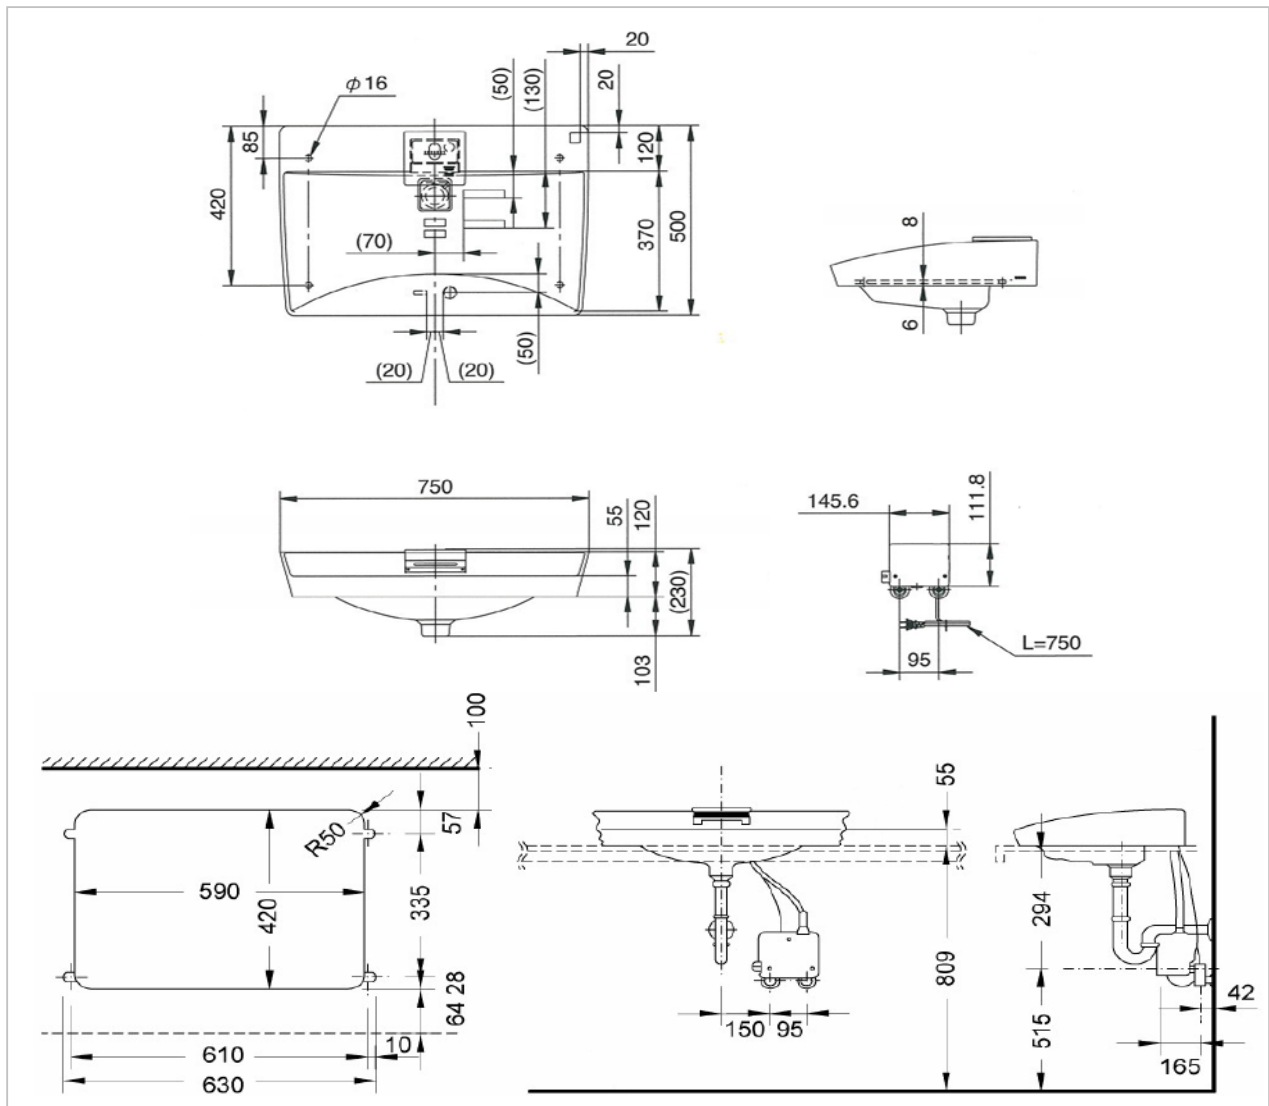

TOTO

LAVATORY

LW991A

Auto Wash Bowl Type

Product Features

- Automatic/manual control
- Integrated with an automatic sensor faucet
- Cascade water flow
- Easy-clean CeFiONtect ionic barrier glaze
- State-of-the-art- hands-free technology
- LED button for hot/cold temperature selection
- LED button for manual off/on.
- Automatic shutoff function
- Size:750x500x230
- Water Pressure : 0.07 MPa ~ 0.75 MPa
- Power Rating : AC110 ~ 240V