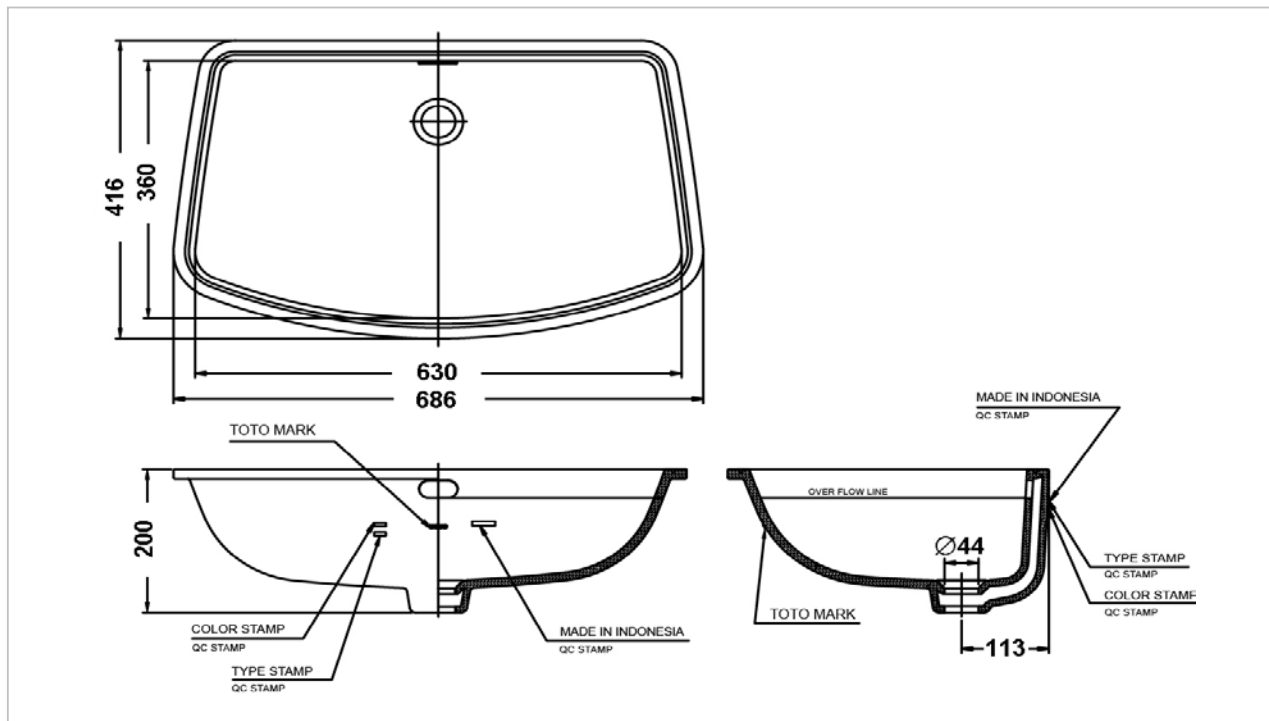

TOTO

LAVATORY

LW967J

"Cocktail" Under Counter Lavatory

Product Features

Size : 686x416 mm

Suggestion Fittings & Parts

Remark : We reserve the right to change some parts for suitability.