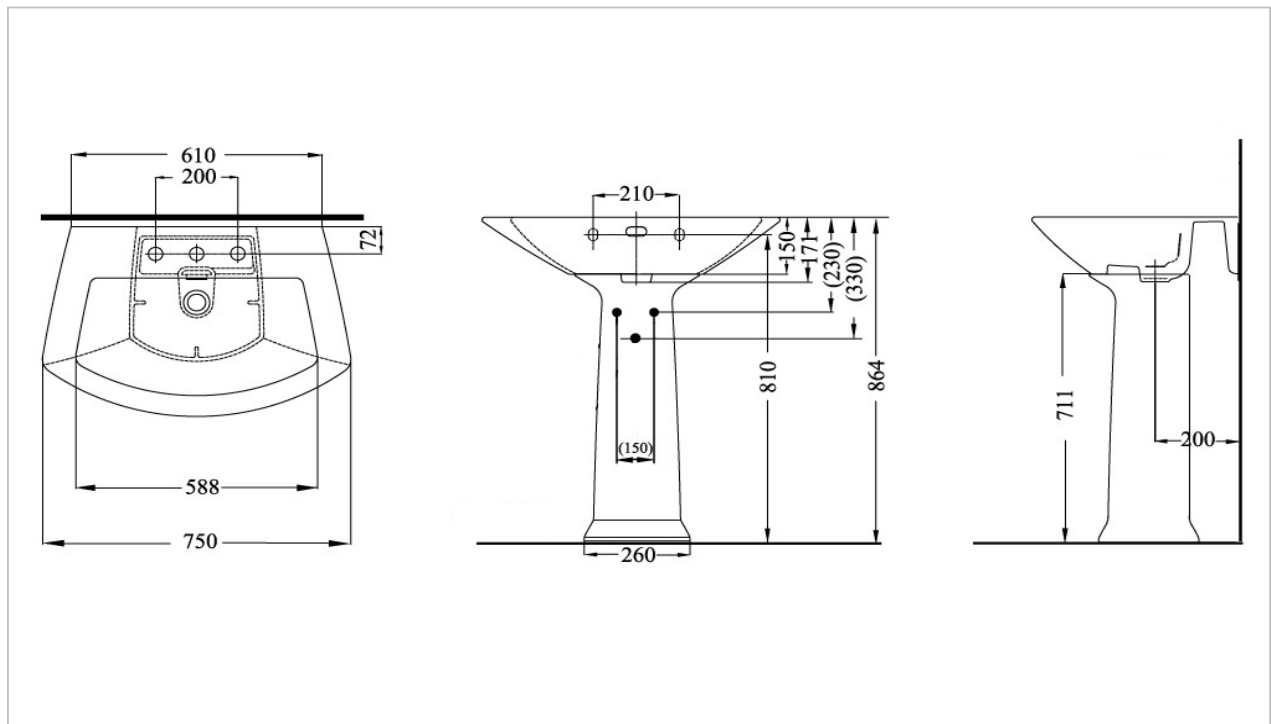

TOTO

LAVATORY

LW960B/LW960FB

"Cocktail" Pedestal Lavatory

Product Features

Simple, deluxe styling
CeFiONtect technology: super smooth, ion barrier glazing for a clean lavatory
Rear overflow
Size : 750 x 500 x 864 mm.
Actual Capacity : 6.5 L