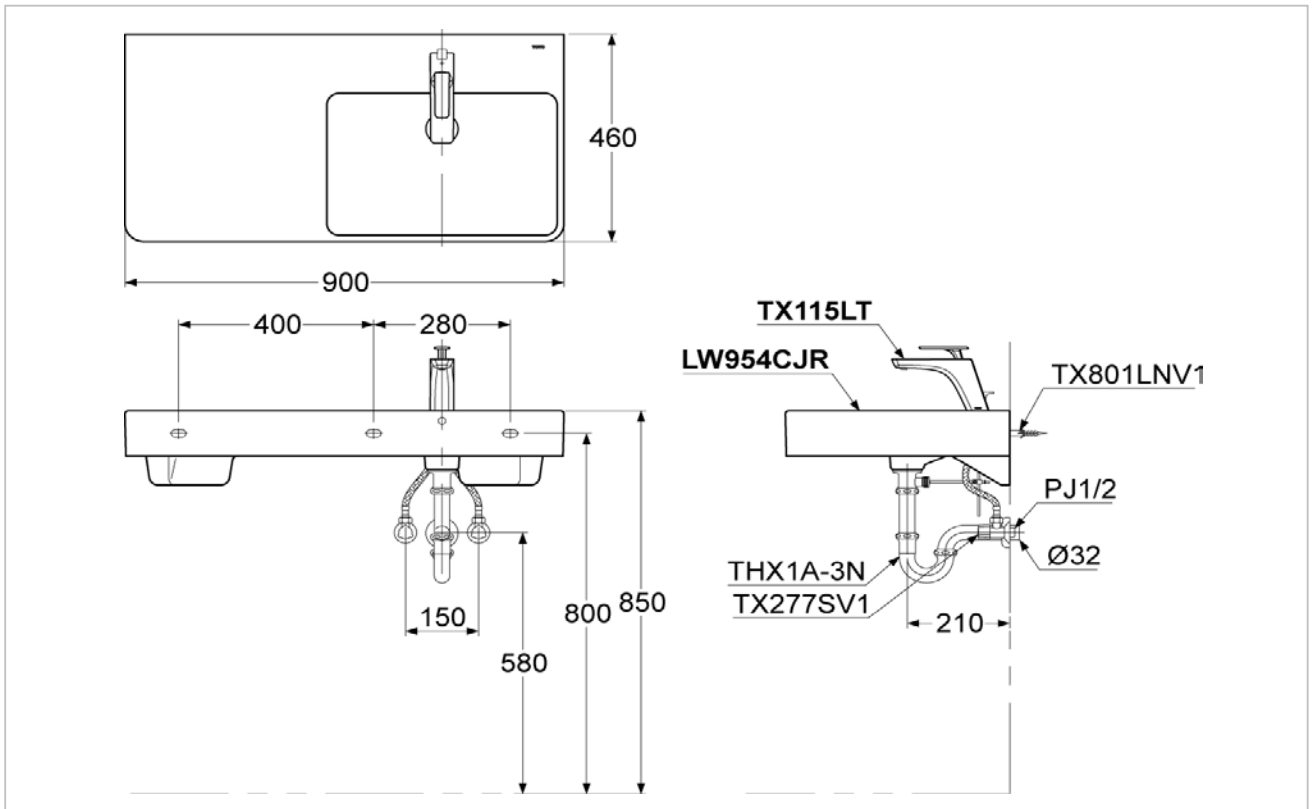

TOTO

LAVATORIES

LW954CJRW/F

Wall Hung Lavatory

Product Features

Wall Hung Lavatory (1 Tap Hole)
Size : 900W x 460D x 100H mm

Suggestion Fittings & Parts

Remark : We reserve the right to change some parts for suitability.