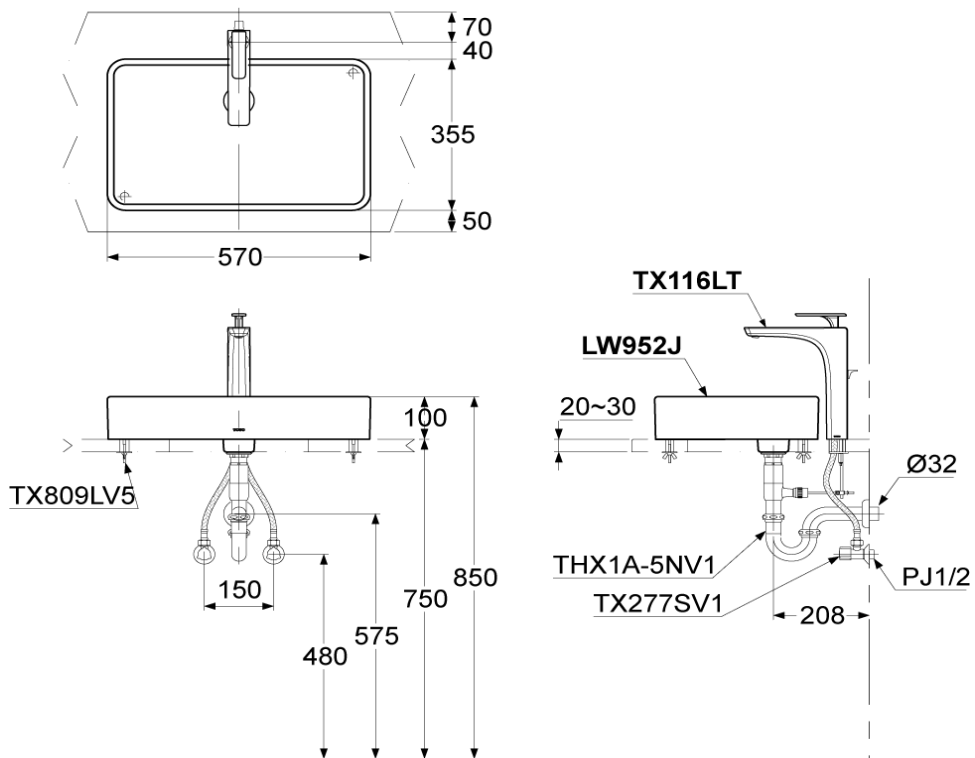

TOTO

LAVATORIES

LW952JW/F

Console Lavatory

Product Features

Console Lavatory

Size : 560W x 350D x 109H mm

Suggestion Fittings & Parts