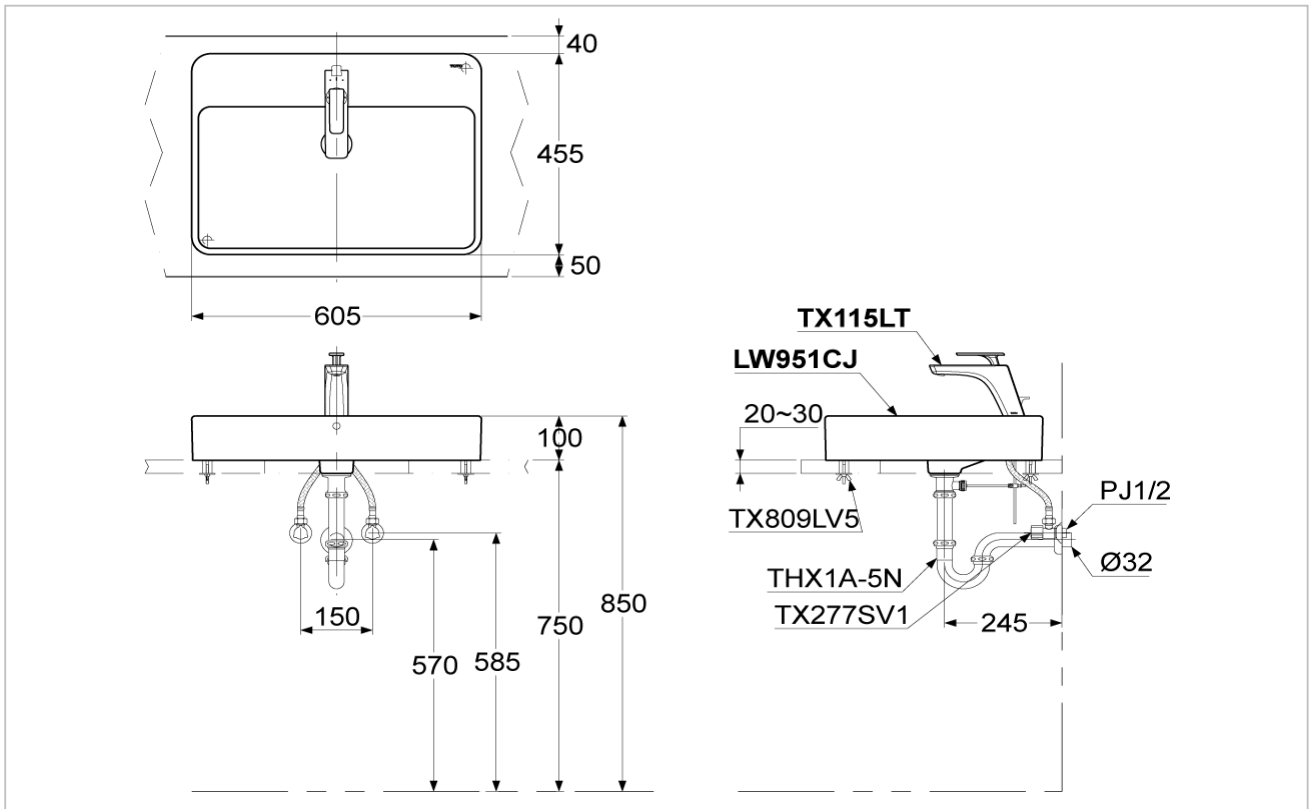

TOTO

LAVATORIES

LW951CJW/F

Console Lavatory

Product Features

Console Lavatory (1 Tap Hole)
Size : 600W x 450D x 130H mm

Suggestion Fittings & Parts

Remark : We reserve the right to change some parts for suitability.